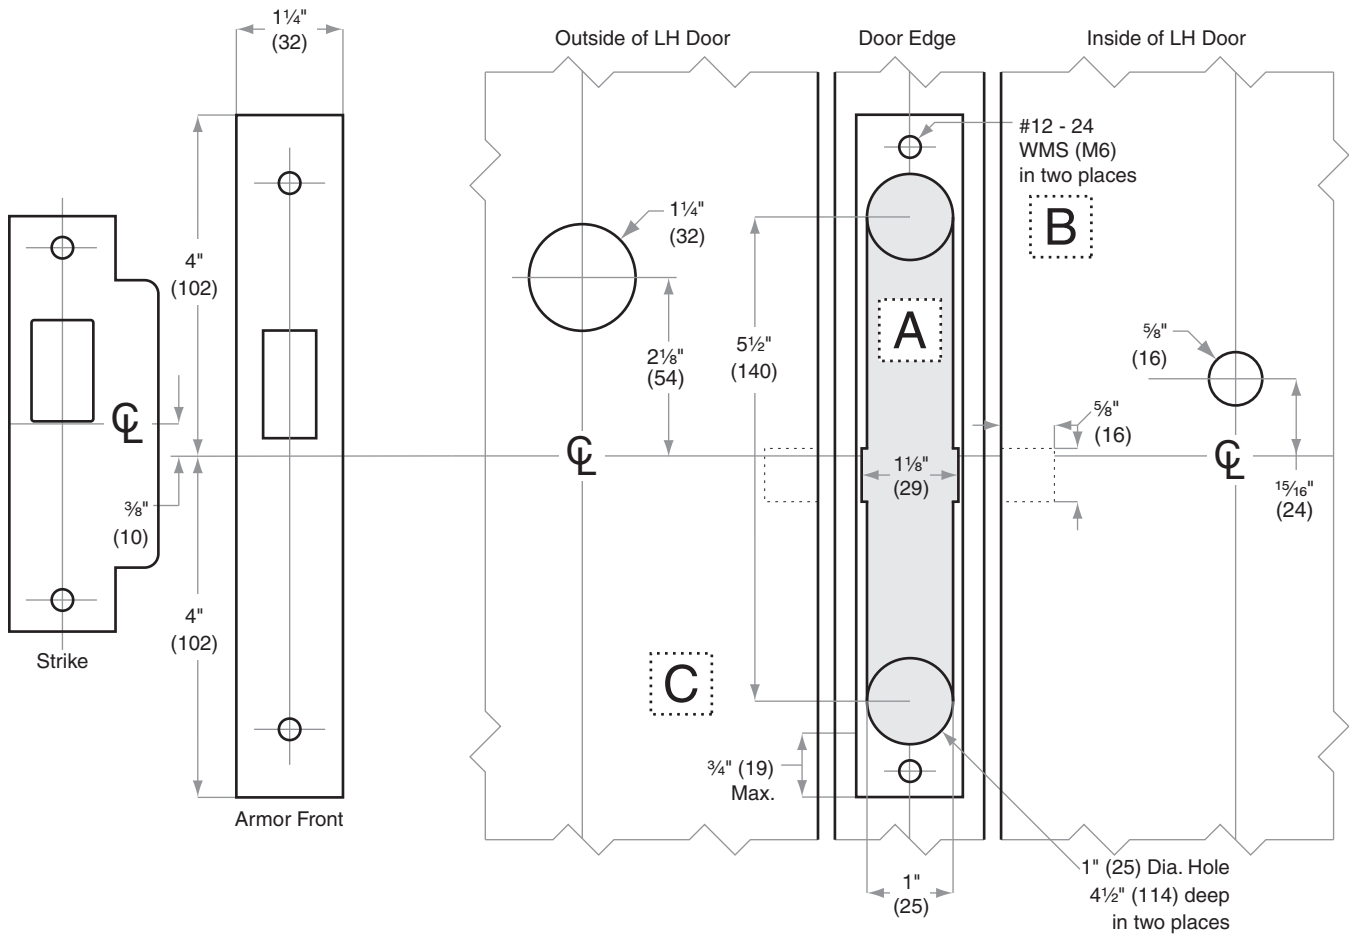

Door Type: Wood, Flat or Beveled

For Case and Strike dimensions, see Template FM1

Left Hand (LH) Door Shown

Dimensions shown in parentheses () are in millimeters.

Door preparation template