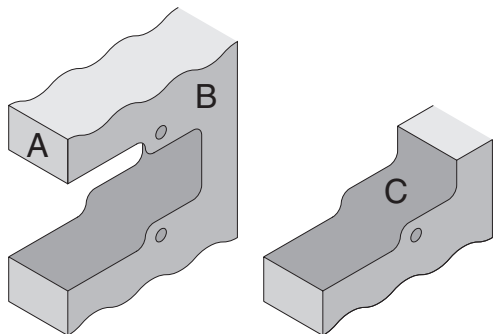

**Door Type:** Wood or Composite, Flat or Beveled  
**Door Thickness:** 1¾" (35mm), 2" (51mm), 2¼" (57mm) ONLY  
**Latch Height:** 2<sup>11</sup>/<sub>16</sub>" (68mm)  
**Backsets:** FRU104-D, 2¾" (70mm)

Dimensions shown in parentheses ( ) are in millimeters.

Door preparation template