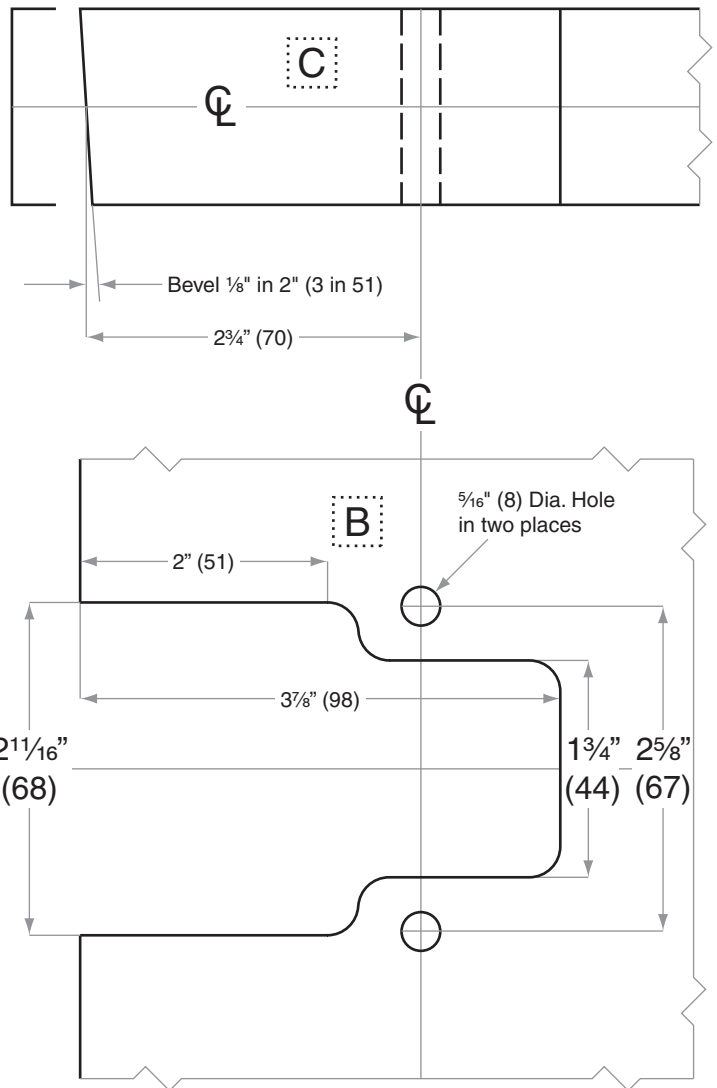

**Door Type:** Wood or Composite, Flat or Beveled  
**Door Thickness:** 1¾" (35mm), 2" (51mm), 2¼" (57mm) ONLY  
**Latch Height:** 2<sup>11</sup>/<sub>16</sub>" (68mm)  
**Backsets:** FRU104-D, 2¾" (70mm)

Dimensions shown in parentheses ( ) are in millimeters.

Door preparation template