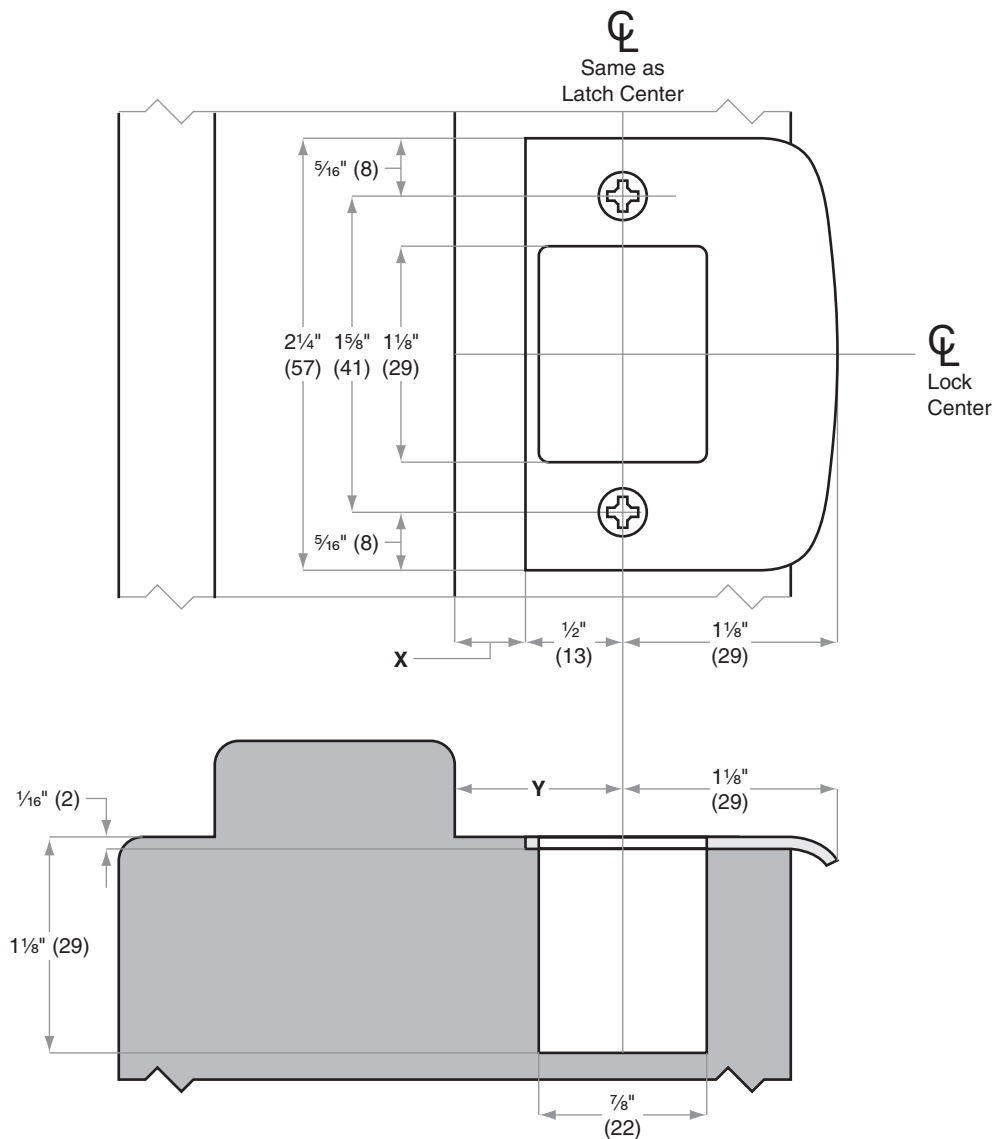

Strikes

10-095, 005051

Jamb Type: Wood
 Style: Full Lip, Square Corner, Deadbolt
 Standard for:
 Optional for: D100/D200-Series

Dimensions X and Y are variables dependent on door thickness

Dimensions shown in parentheses () are in millimeters.

Door preparation template