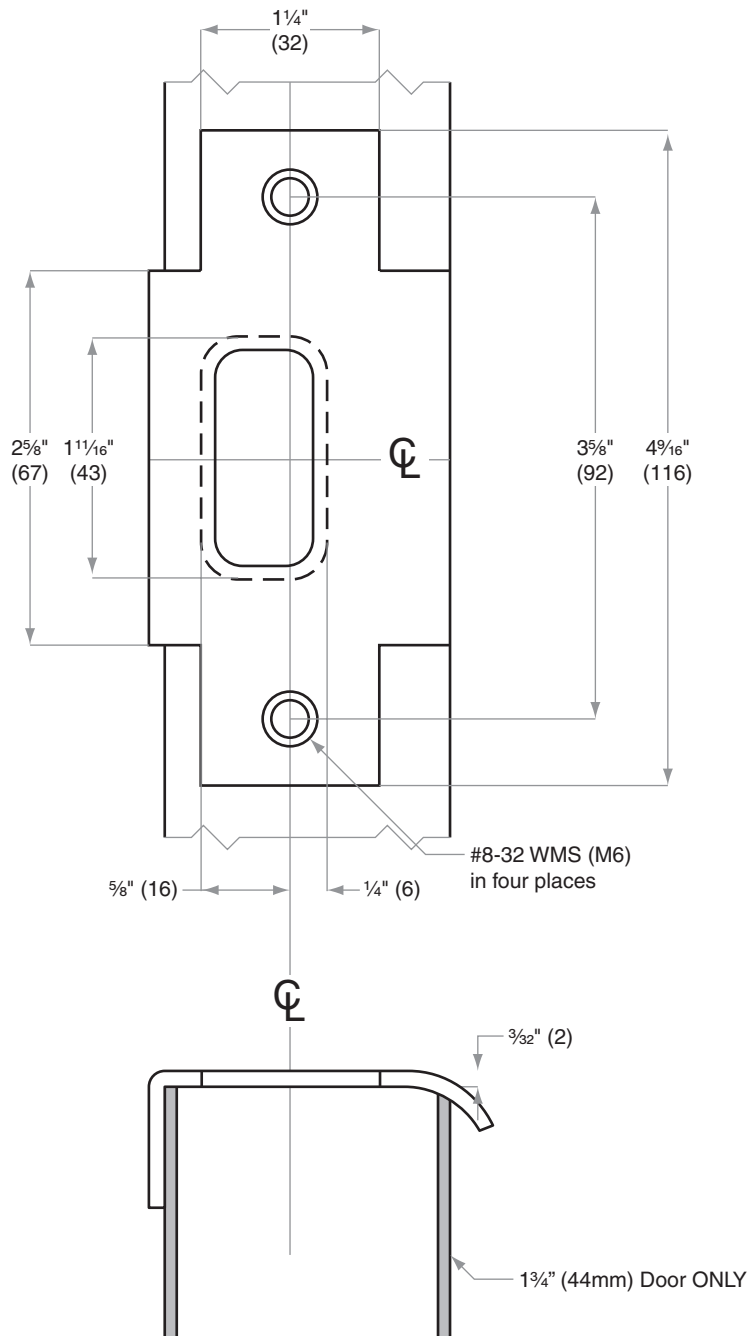

## 31449

Jamb Type: Metal  
 Style: Pair of Doors, 2 holes, no box  
 Standard for:  
 Optional for: RU-Series

Dimensions shown in parentheses ( ) are in millimeters.

Door preparation template