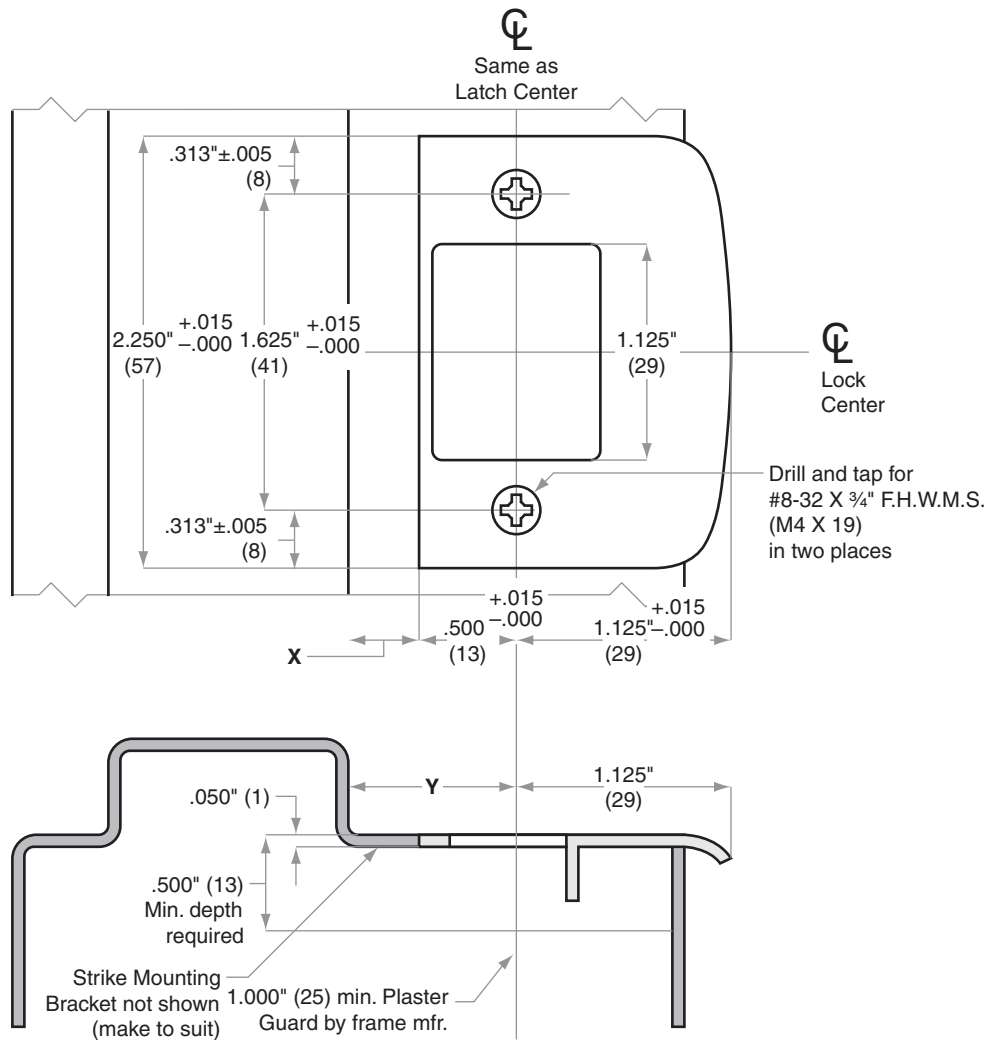

Strikes

10-095, 005051

Jamb Type: Metal
 Style: Full Lip, Square Corner, Deadbolt
 Standard for:
 Optional for: D100/D200-Series

Dimensions X and Y are variables dependent on the door thickness used

Dimensions shown in parentheses () are in millimeters.

Door preparation template