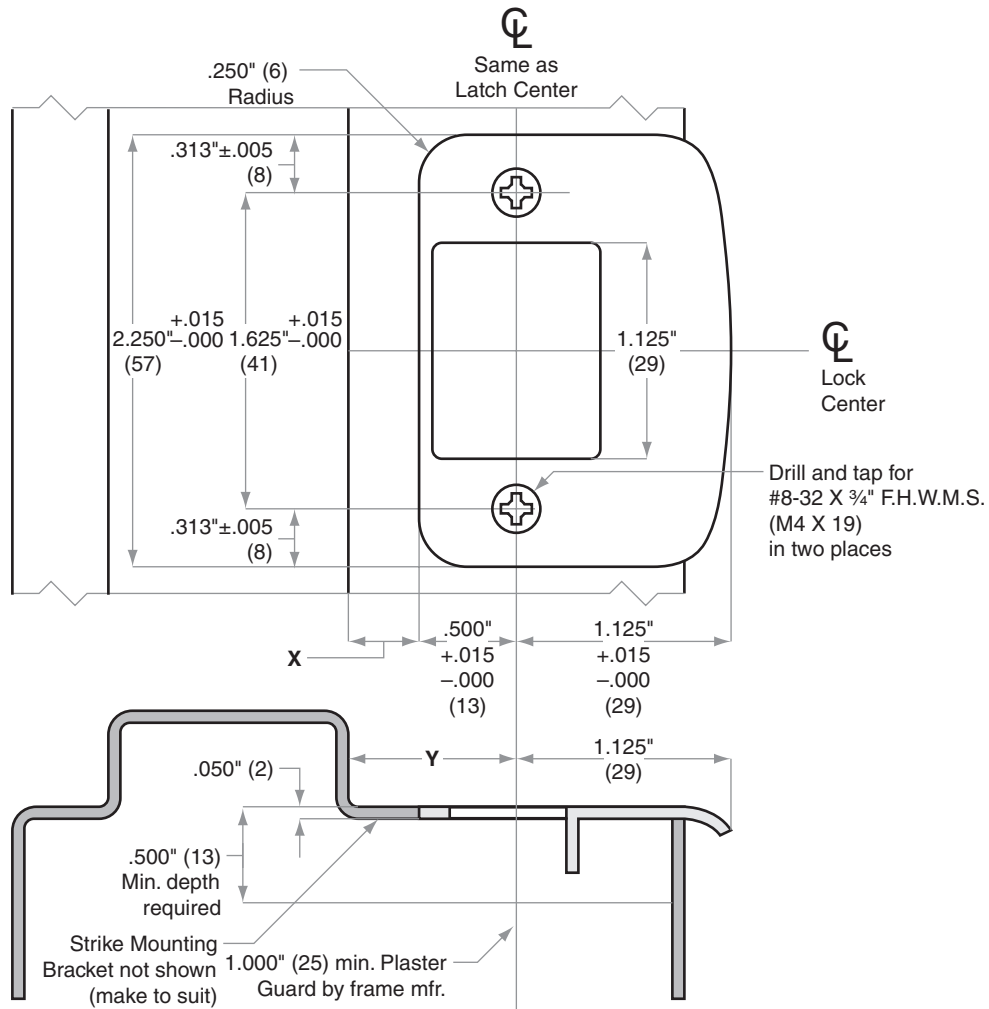

Strikes

10-092, 005051-001

Jamb Type: Metal
 Style: Full Lip, Round Corner, ¼" (6mm) Radius, Deadbolt
 Standard for:
 Optional for: D100/D200-Series | H-Series

Dimensions X and Y are variables dependent on the door thickness

Dimensions shown in parentheses () are in millimeters.

Door preparation template