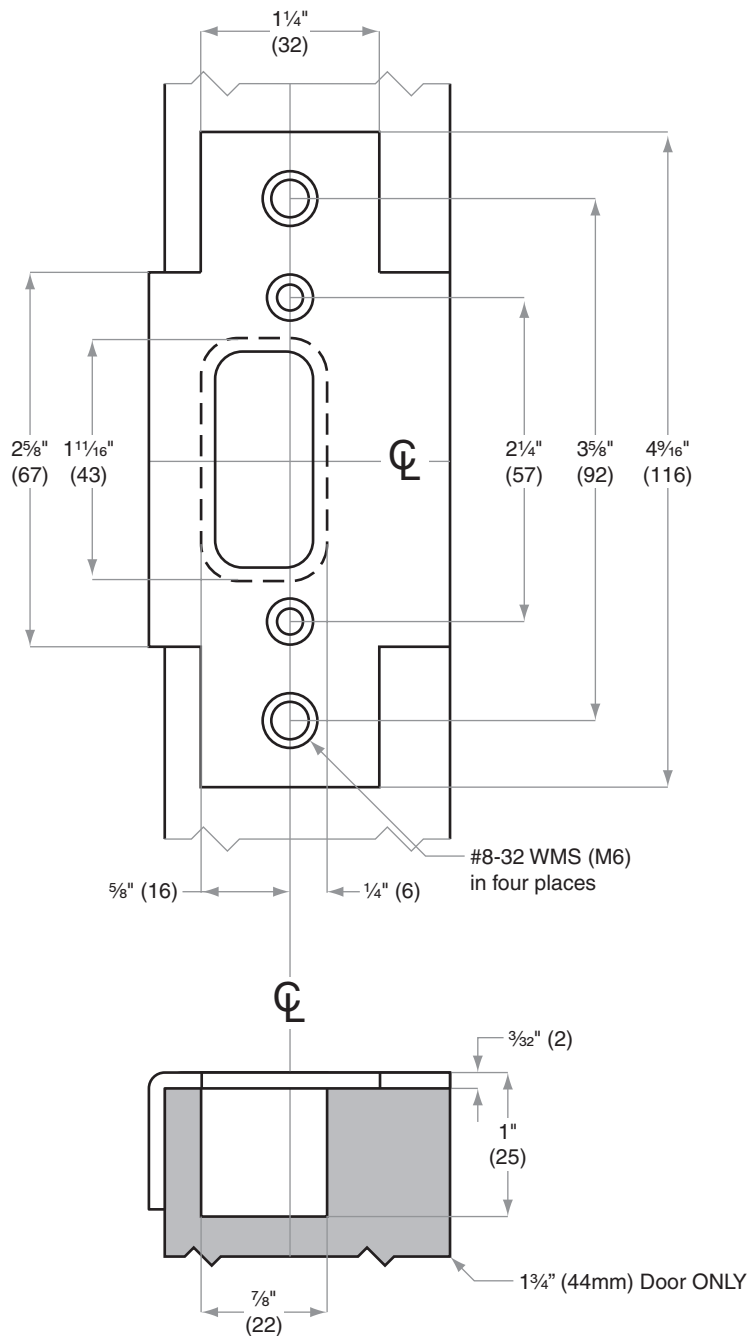

## 31448

Jamb Type: Wood  
 Style: Pair of Doors, 4 holes, no box  
 Standard for:  
 Optional for: RU-Series

Dimensions shown in parentheses ( ) are in millimeters.

Door preparation template