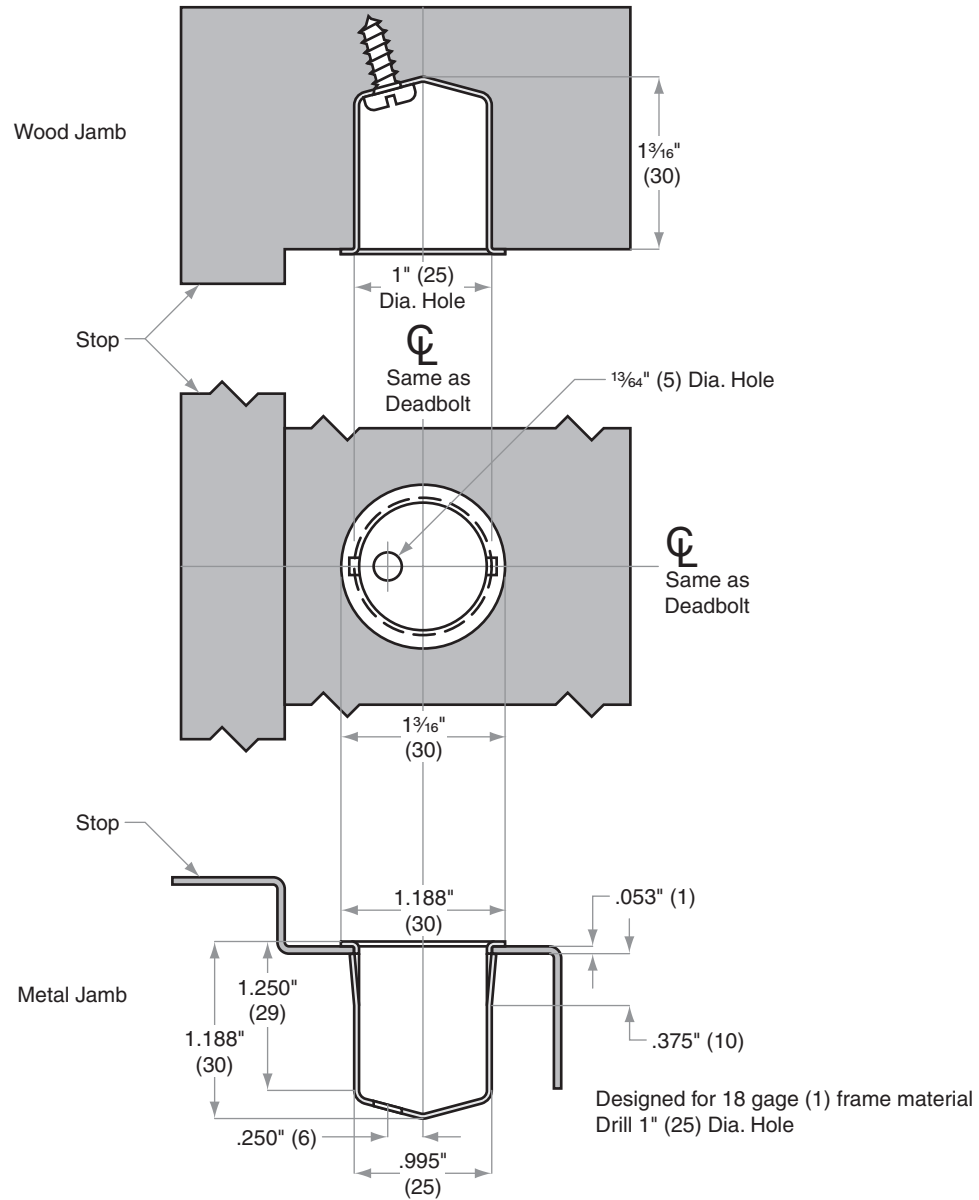

Strikes 10-064

Jamb Type: Wood
 Style: Drive-In Thimble
 Standard for:
 Optional for: D100/D200-Series

Dimensions shown in parentheses () are in millimeters.

Door preparation template