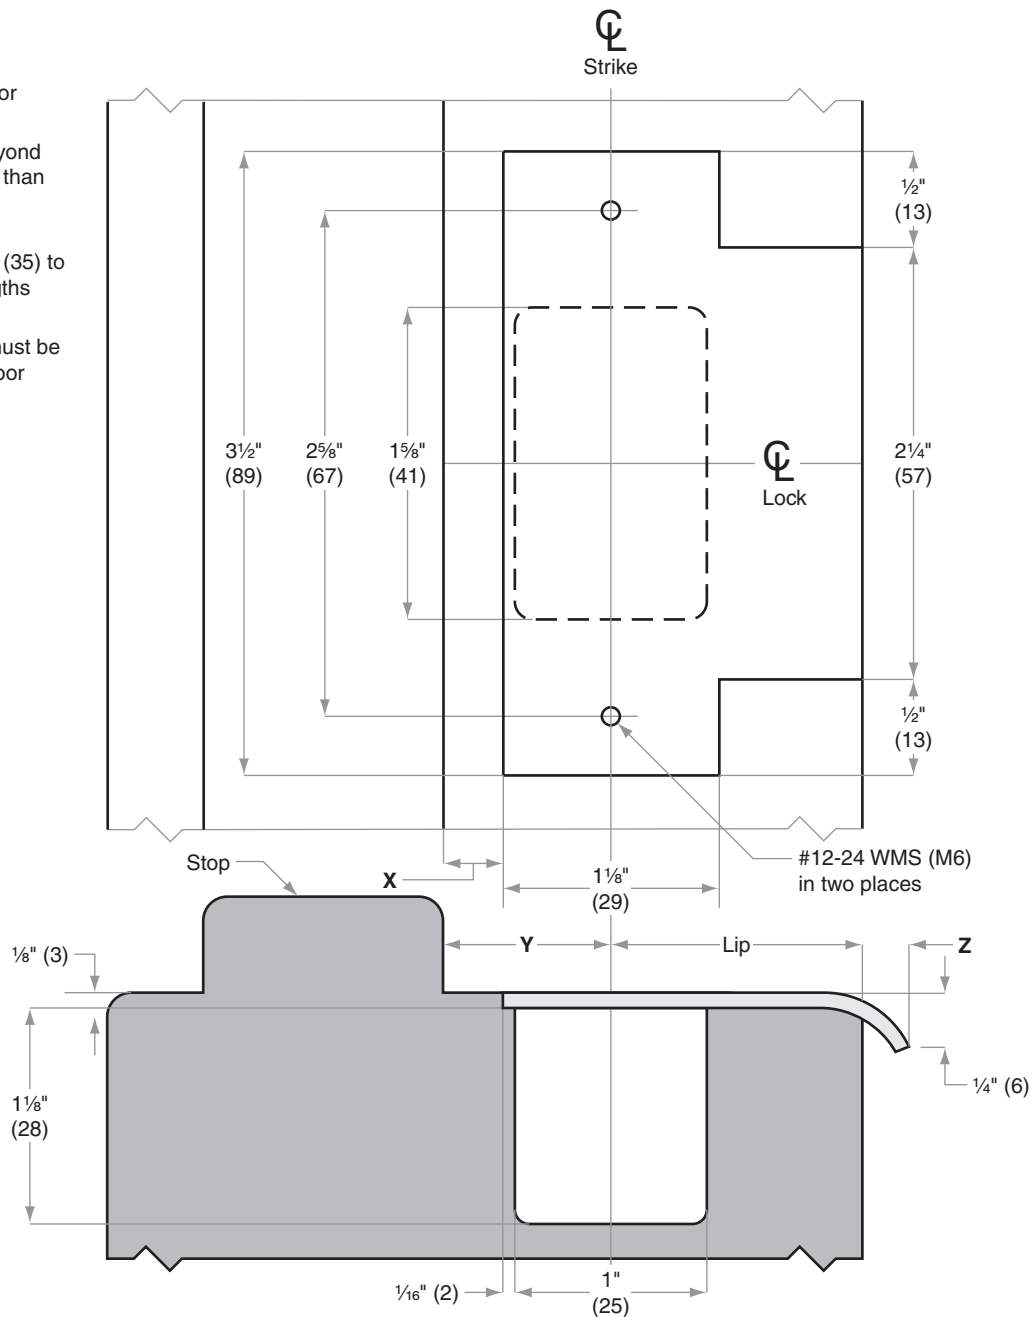

## Strikes

03-471, 031471-001, 031472, 031473

Jamb Type: Wood  
 Style: 3¼" (83mm) Single Door Special  
 Standard for:  
 Optional for: RU-Series

**NOTE:**

1. Dimensions X, Y and Z are variables dependent on door thickness
2. Curved strike extension beyond jamb at Z must not be less than 3/16" (5) to ensure proper functioning of latch bolt
3. 1½" (29) Lip length for 1¾" (35) to 1¾" (44) doors. Other lengths available
4. Strike location on frames must be adjusted for thickness of door silencers, when used

Dimensions shown in parentheses ( ) are in millimeters.

Door preparation template