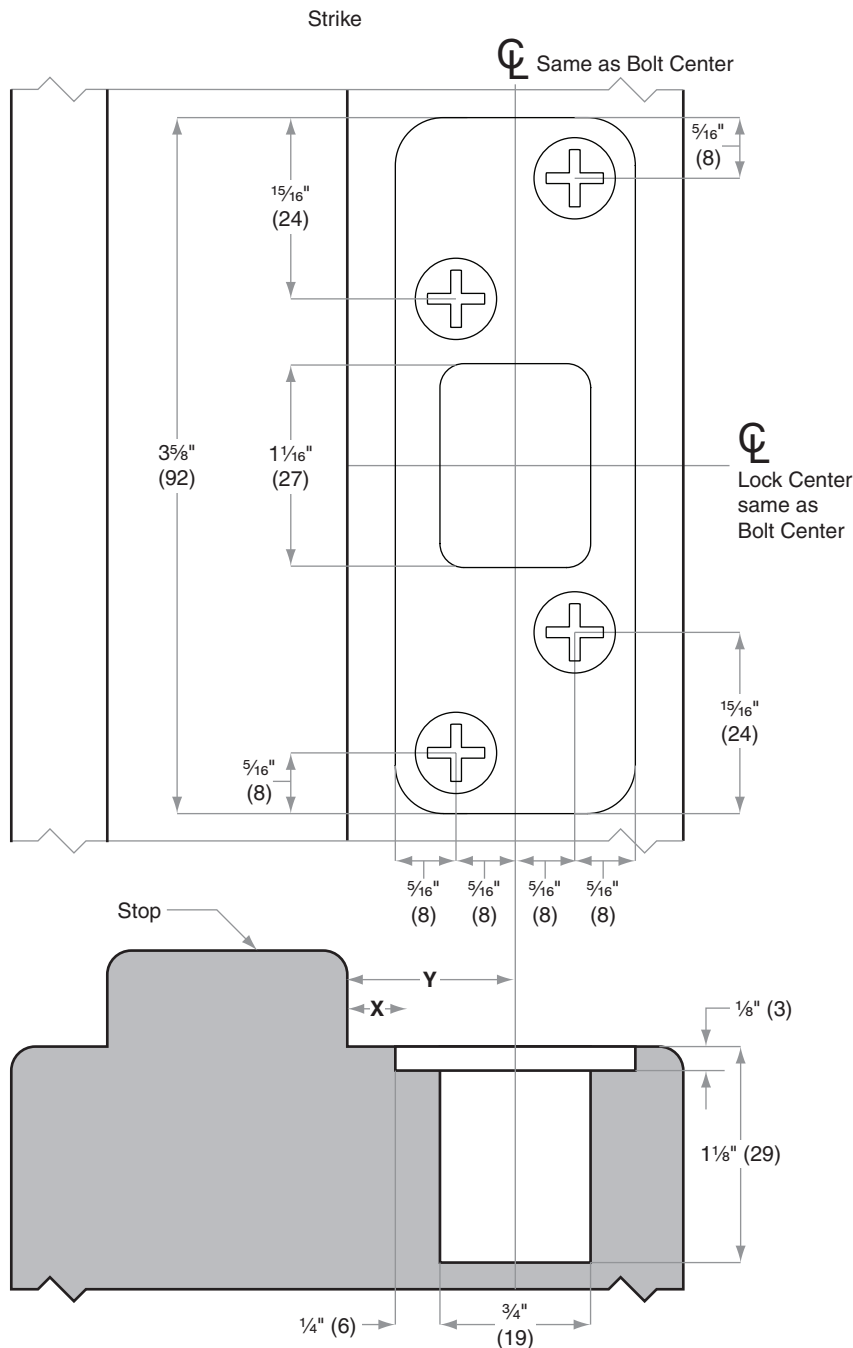

## Strikes 10-104

Jamb Type: Wood  
 Style: 1¼" (32mm) Round Corner, ¼" (6mm) radius, 4 holes, no box, Deadbolt  
 Standard for:  
 Optional for: D100/D200-Series

**NOTE:**

1. For use with 1" (25) throw deadbolt functions
2. Dimensions X and Y are variables dependent on door thickness
3. Strike location on frames must be adjusted for thickness of door silencers when used

Dimensions shown in parentheses ( ) are in millimeters.

Door preparation template