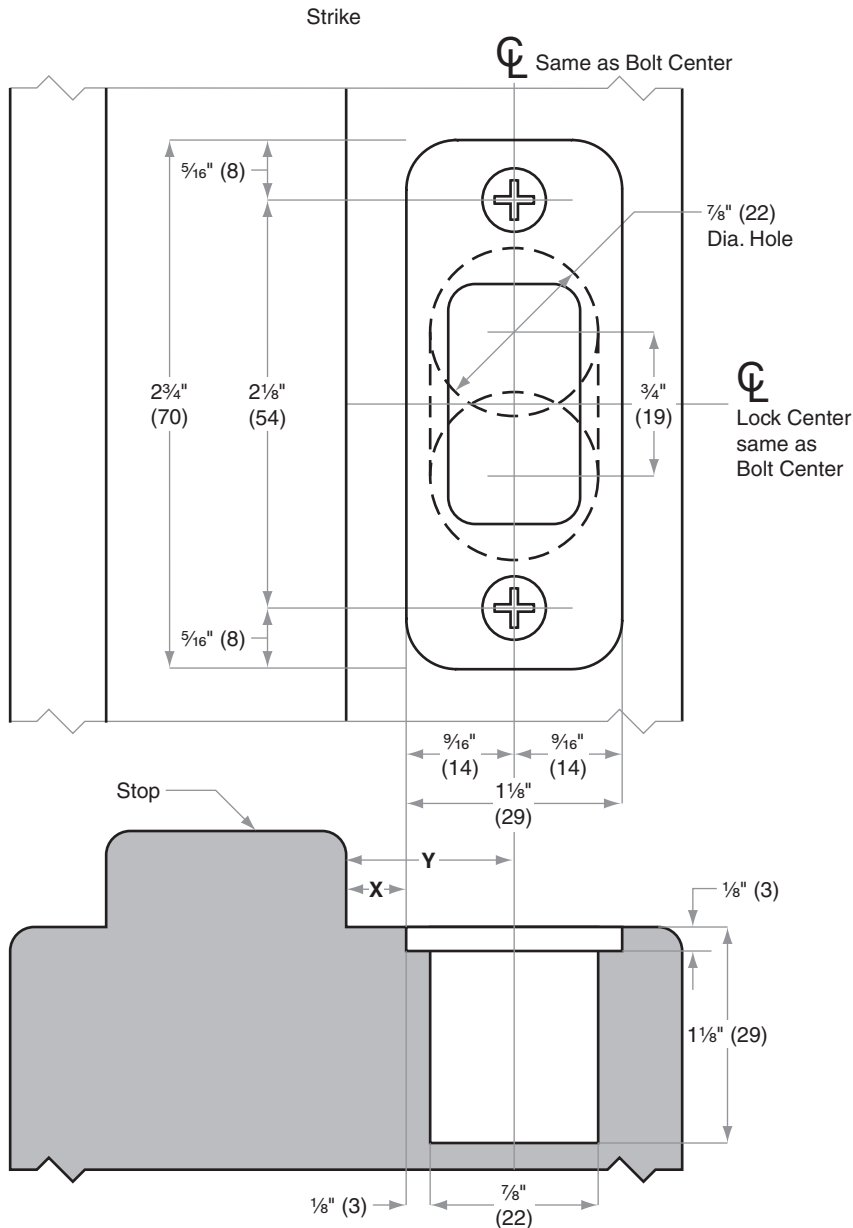

Strikes 10-108

Jamb Type: Wood
 Style: Round Corner, 1/4" (6mm) radius, no box, Deadbolt
 Standard for:
 Optional for: D100/D200-Series

NOTE:

1. For use with 1" (25) throw deadbolt functions
2. Dimensions X and Y are variables dependent on door thickness
3. Strike location on frames must be adjusted for thickness of door silencers when used

Dimensions shown in parentheses () are in millimeters.

Door preparation template