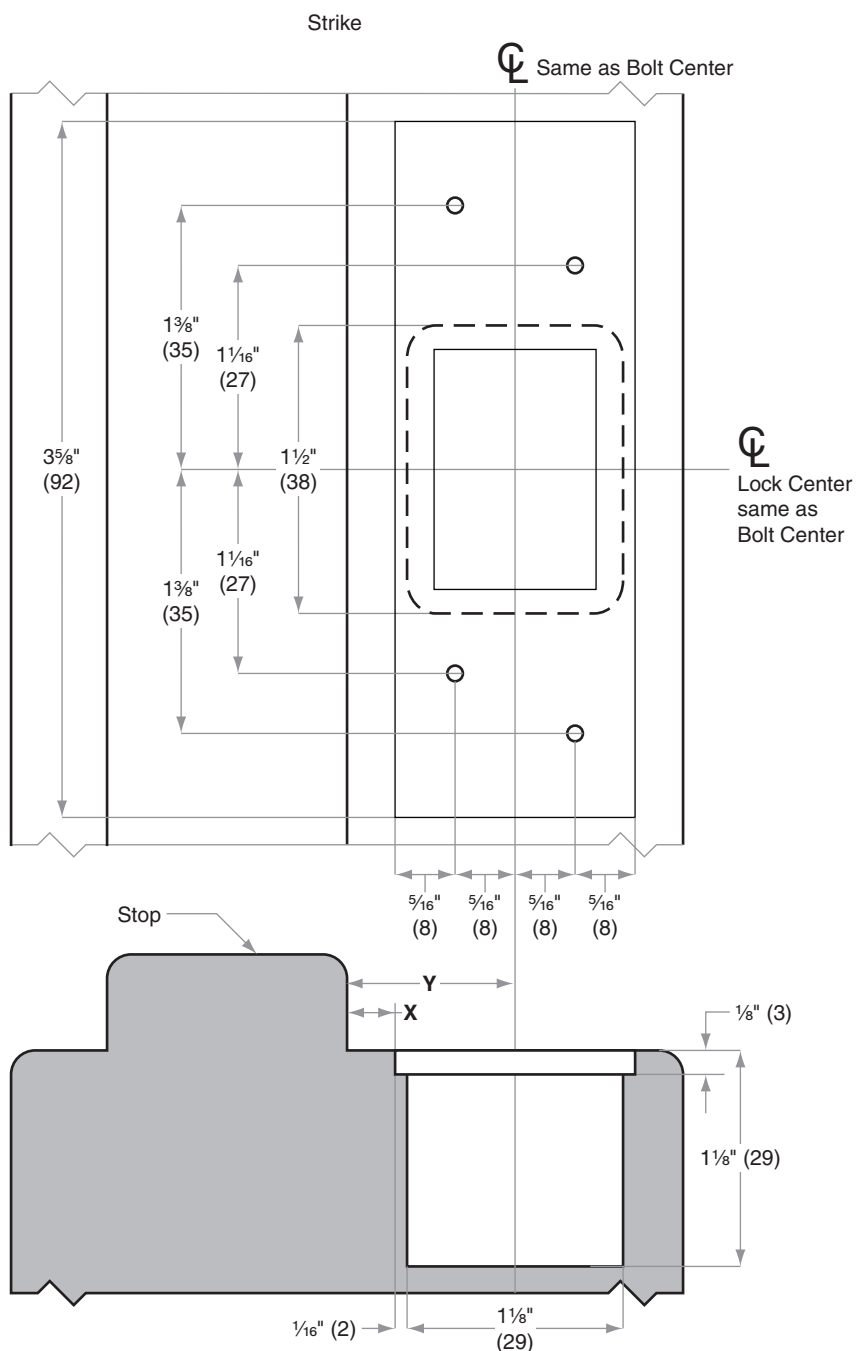

Strikes 30290

Jamb Type: Wood
 Style: 4-Hole, Security
 Standard for:
 Optional for: D100/D200-Series

NOTE:

1. For use with 1" (25) throw deadbolt functions
2. Dimensions X and Y are variables dependent on door thickness
3. Strike location on frames must be adjusted for thickness of door silencers when used

Dimensions shown in parentheses () are in millimeters.

Door preparation template

FJ120