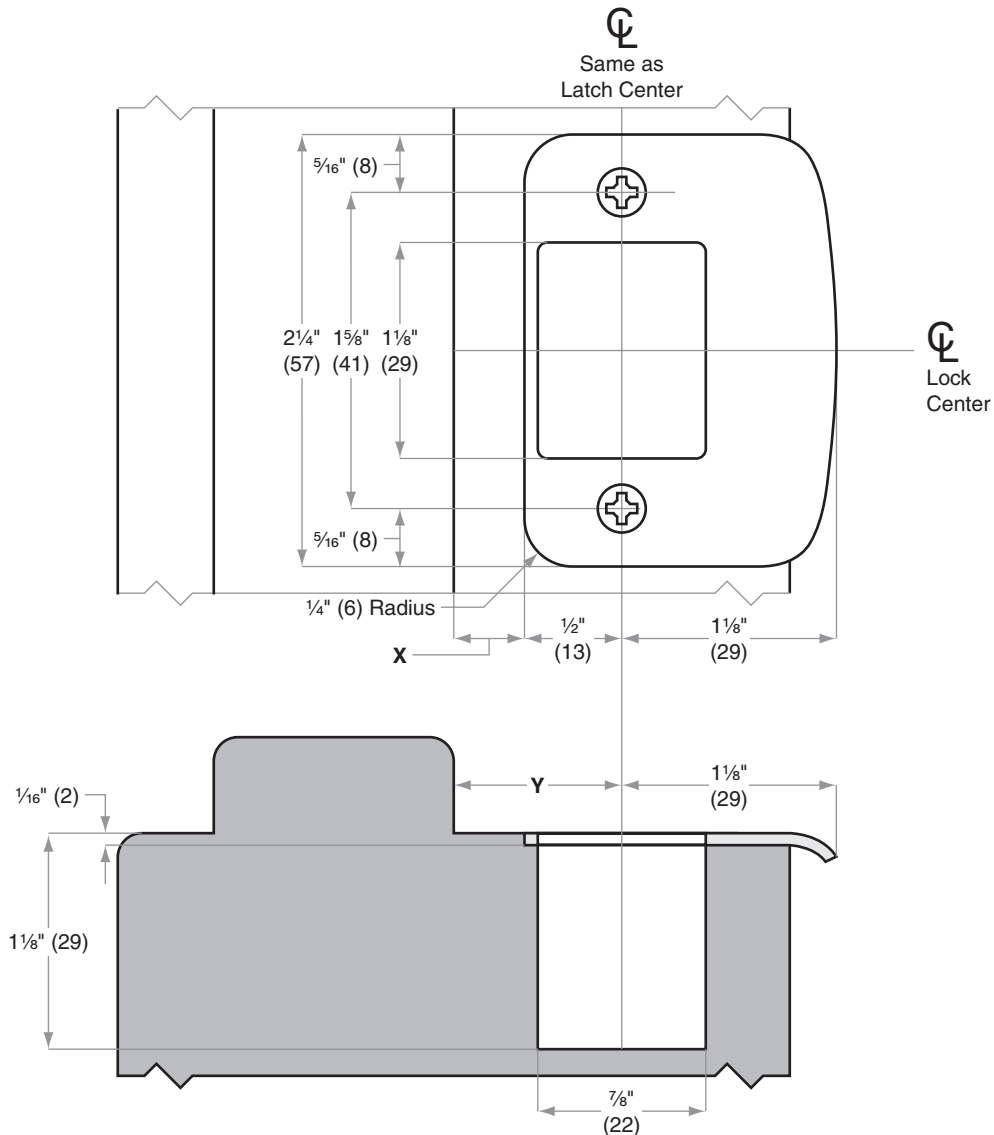

Strikes

10-092, 005051-001

Jamb Type: Wood
 Style: Full Lip, Round Corner, 1/4" (6mm) Radius, Deadbolt
 Standard for:
 Optional for: D100/D200-Series | H-Series

Dimensions X and Y are variables dependent on door thickness

Dimensions shown in parentheses () are in millimeters.

Door preparation template