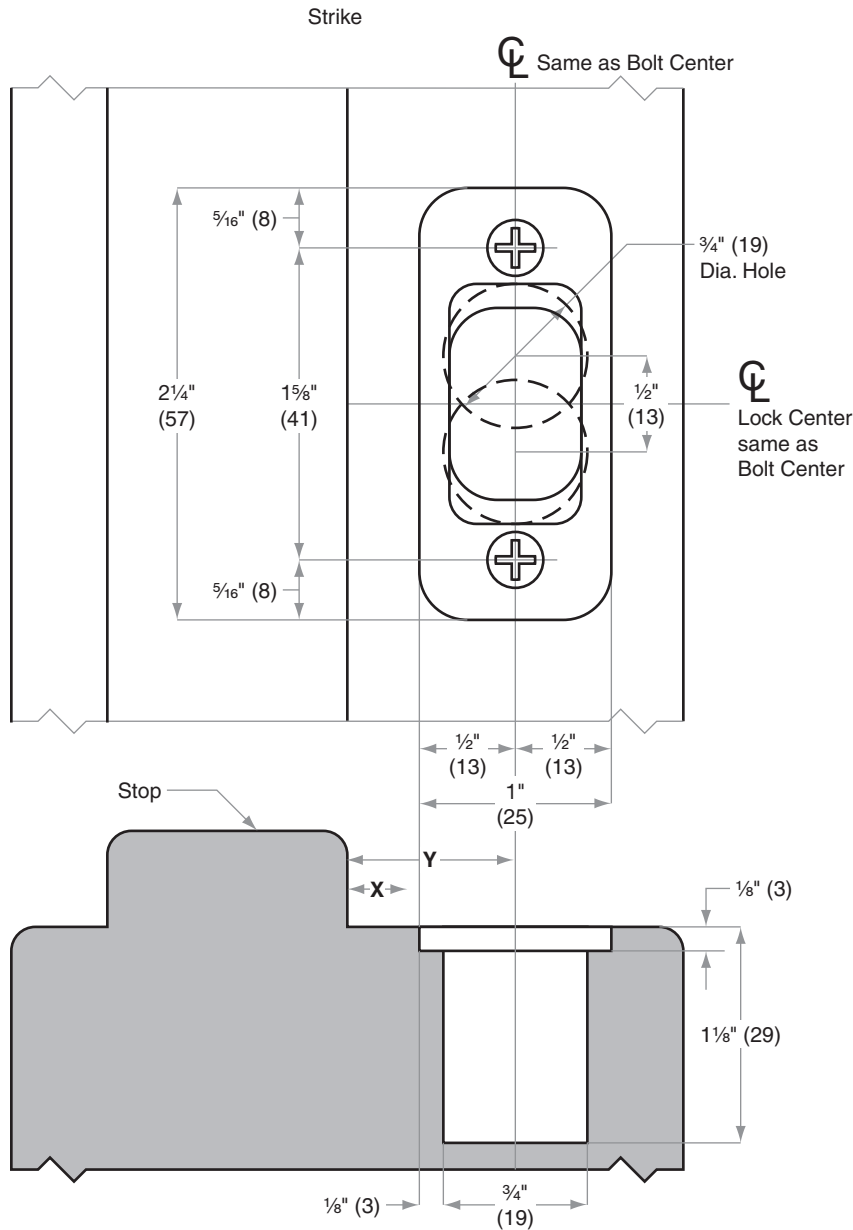

Strikes 10-103

Jamb Type: Wood
 Style: 1" (25mm) Round Corner, 1/4" (6mm) radius, no box, Deadbolt
 Standard for:
 Optional for: D100/D200-Series

NOTE:

1. For use with 1" (25) throw deadbolt functions
2. Dimensions X and Y are variables dependent on door thickness
3. Strike location on frames must be adjusted for thickness of door silencers when used

Dimensions shown in parentheses () are in millimeters.

Door preparation template