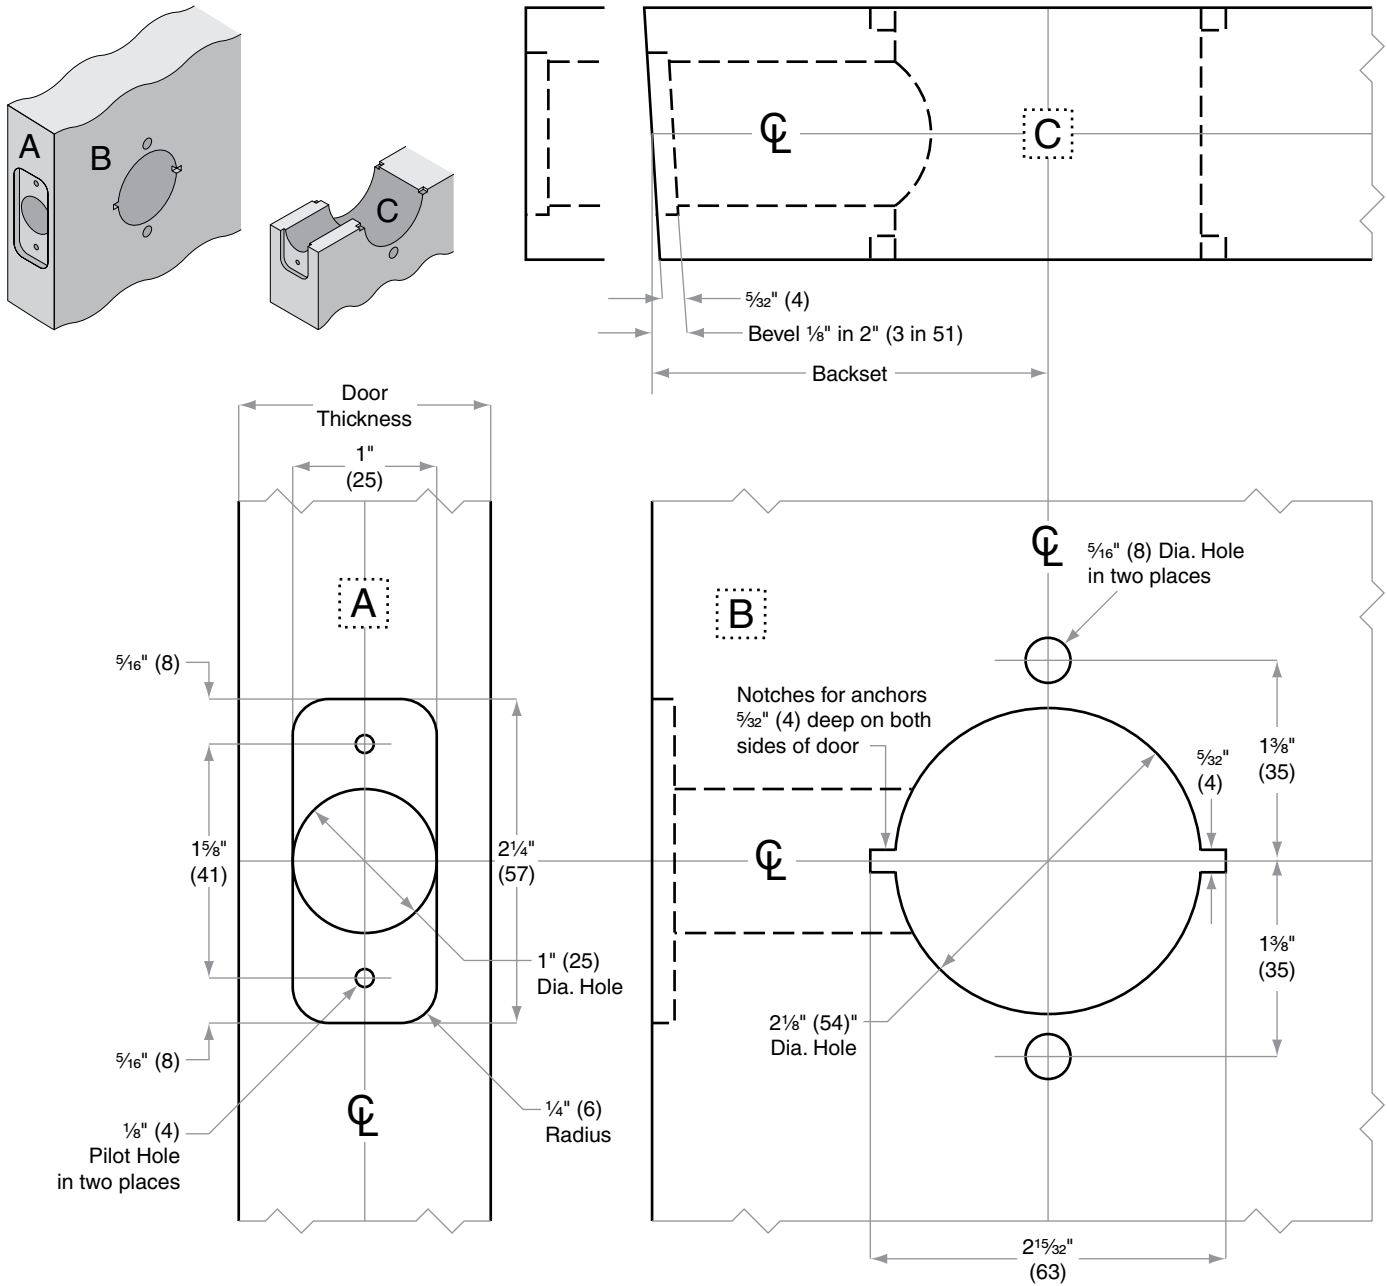

T-Series Discontinued latch - for reference only
T101-T581

- Door Type:** Wood or Composite, flat or beveled
- Door Thickness:** 1 $\frac{3}{4}$ " (44mm) – 2 $\frac{1}{8}$ " (54mm)
- Faceplate:** Round Corner, $\frac{1}{4}$ " (6mm) Radius, 1" (25mm) wide
- Backsets:** FT106-C, 2 $\frac{9}{16}$ " (60mm) | FT106-D, 2 $\frac{3}{4}$ " (70mm) | FT106-F, 5" (127mm)

Dimensions shown in parentheses () are in millimeters.

Door preparation template