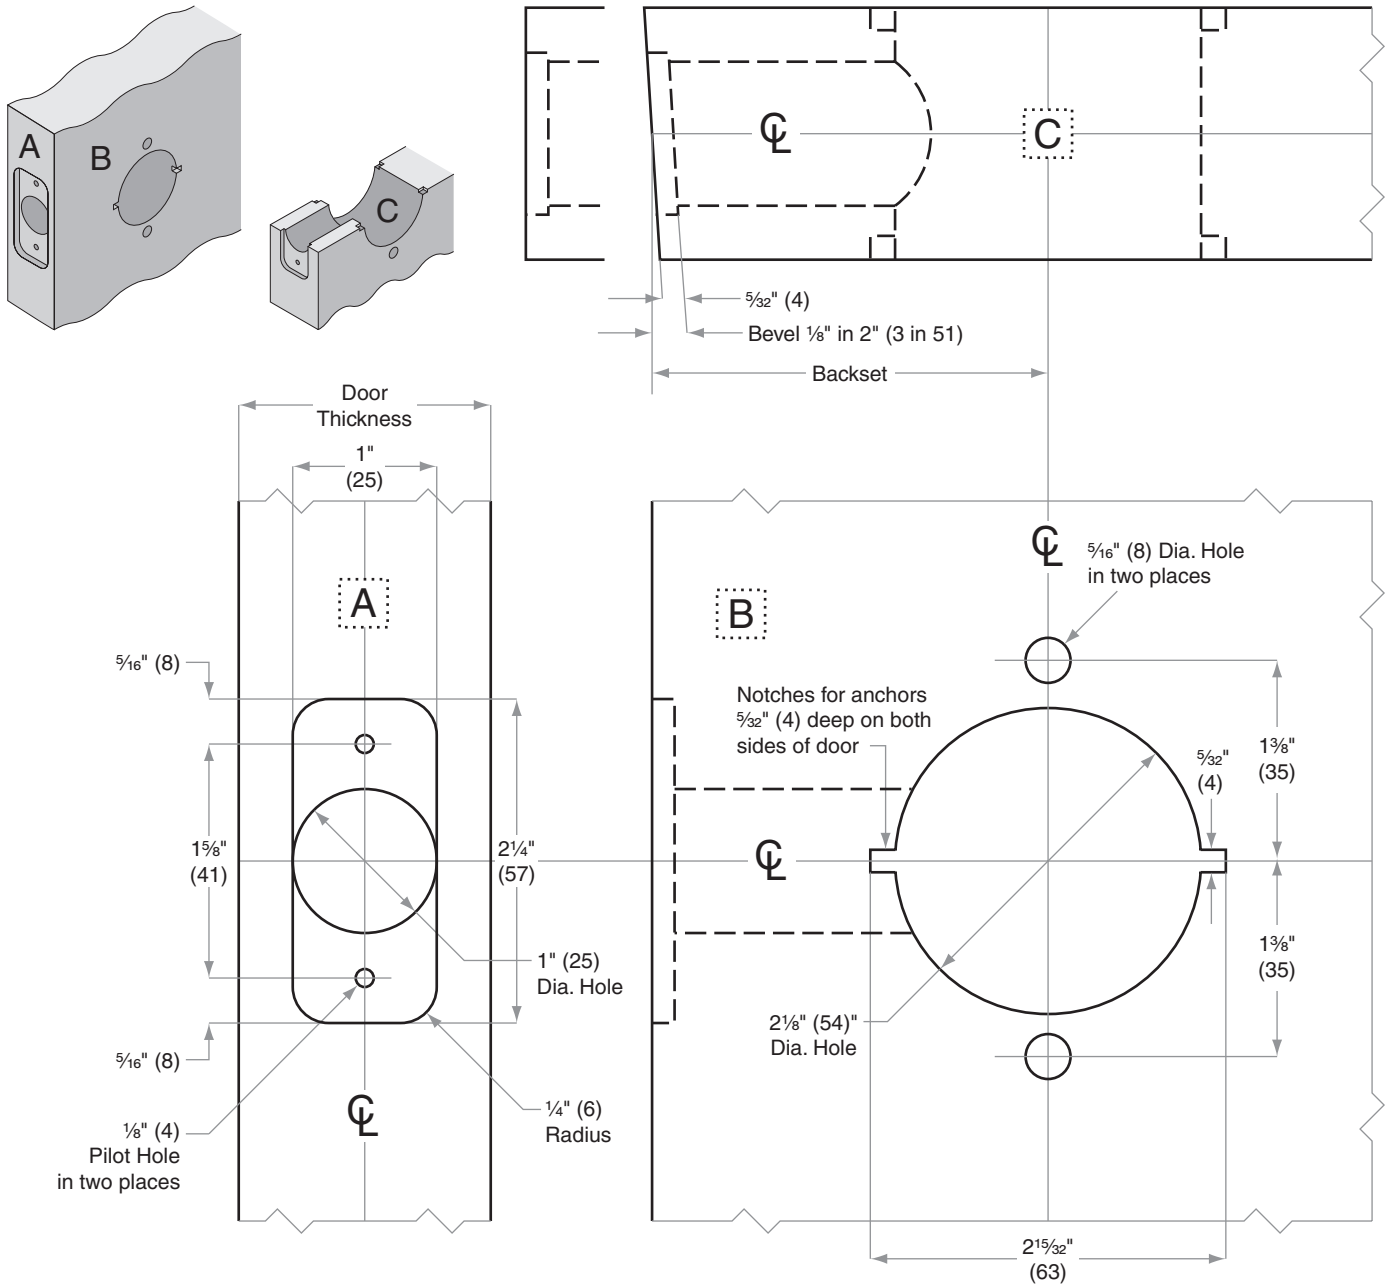

T-Series T101-T581

Door Type: Wood or Composite, flat or beveled
Door Thickness: 1¾" (44mm) – 2½" (54mm)
Faceplate: Round Corner, ¼" (6mm) Radius, 1" (25mm) wide
Backsets: FT106-C, 2¾" (60mm) | FT106-D, 2¾" (70mm) | FT106-F, 5" (127mm)

Dimensions shown in parentheses () are in millimeters.

Door preparation template

FT106