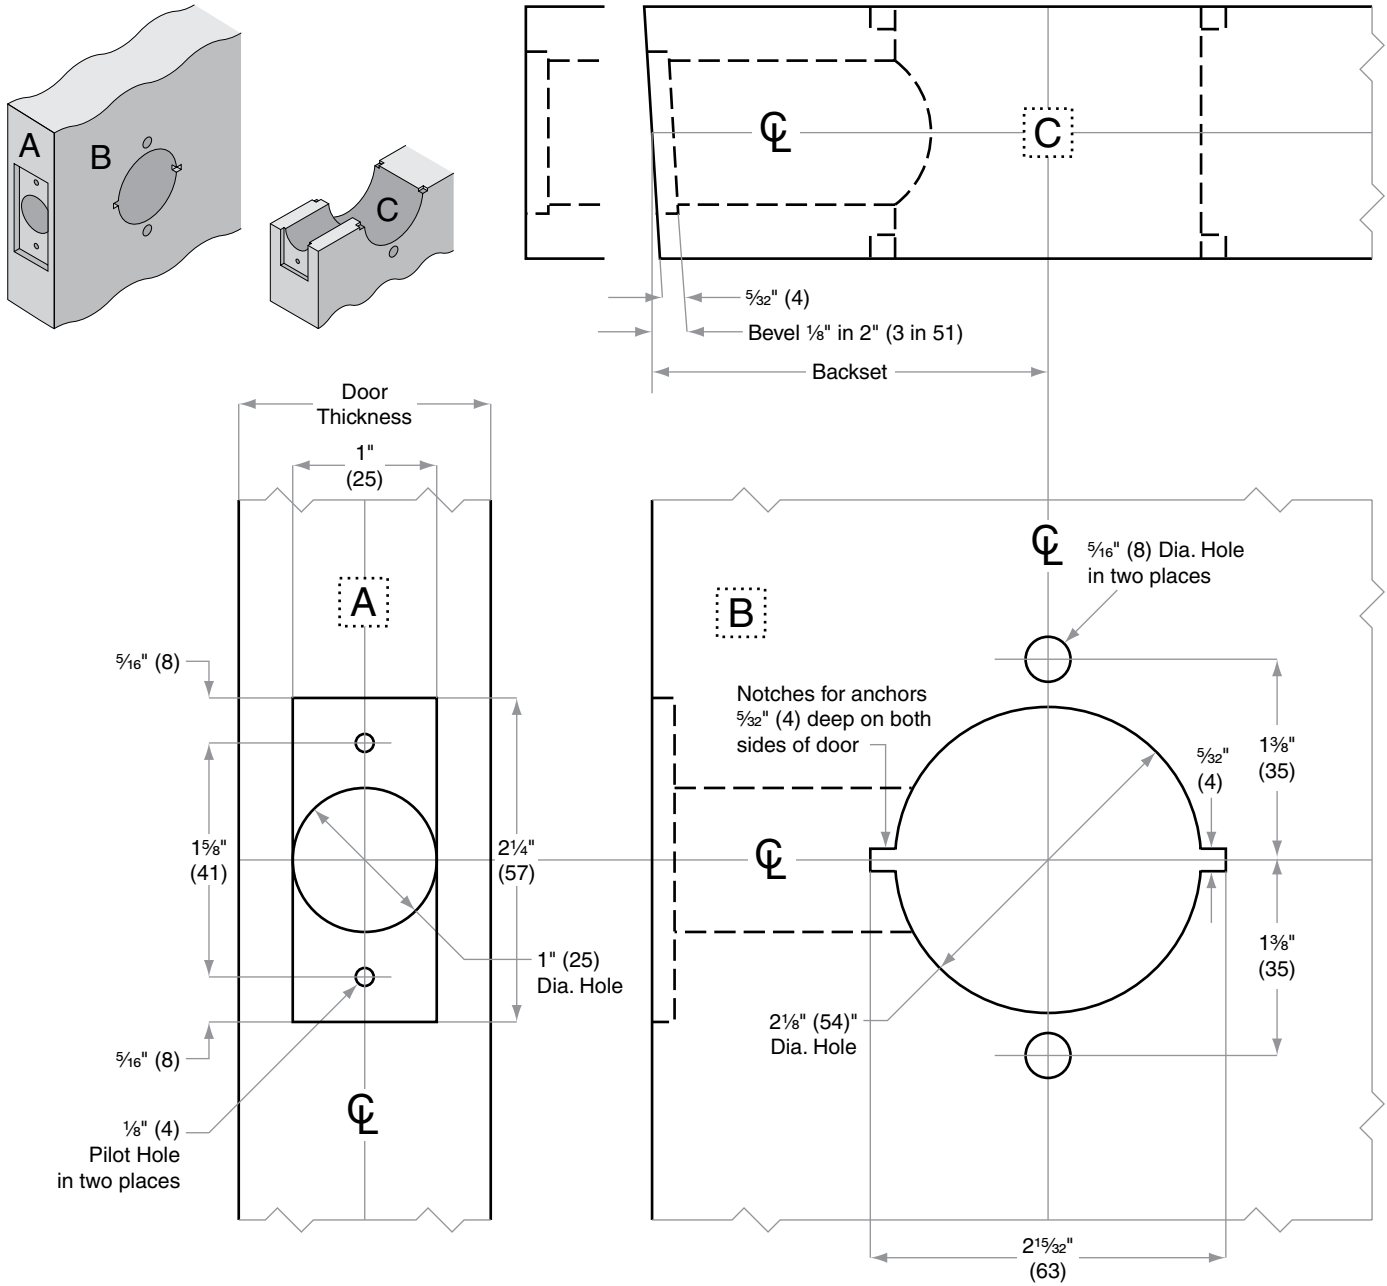

T-Series T101-T581

Door Type: Wood or Composite, Flat or Beveled
Door Thickness: 1¾" (44mm) – 2½" (54mm)
Faceplate: Square Corner, 1" (25mm) wide
Backsets: FT102-C, 2¾" (60mm) | FT102-F, 5" (127mm)

Dimensions shown in parentheses () are in millimeters.

Door preparation template