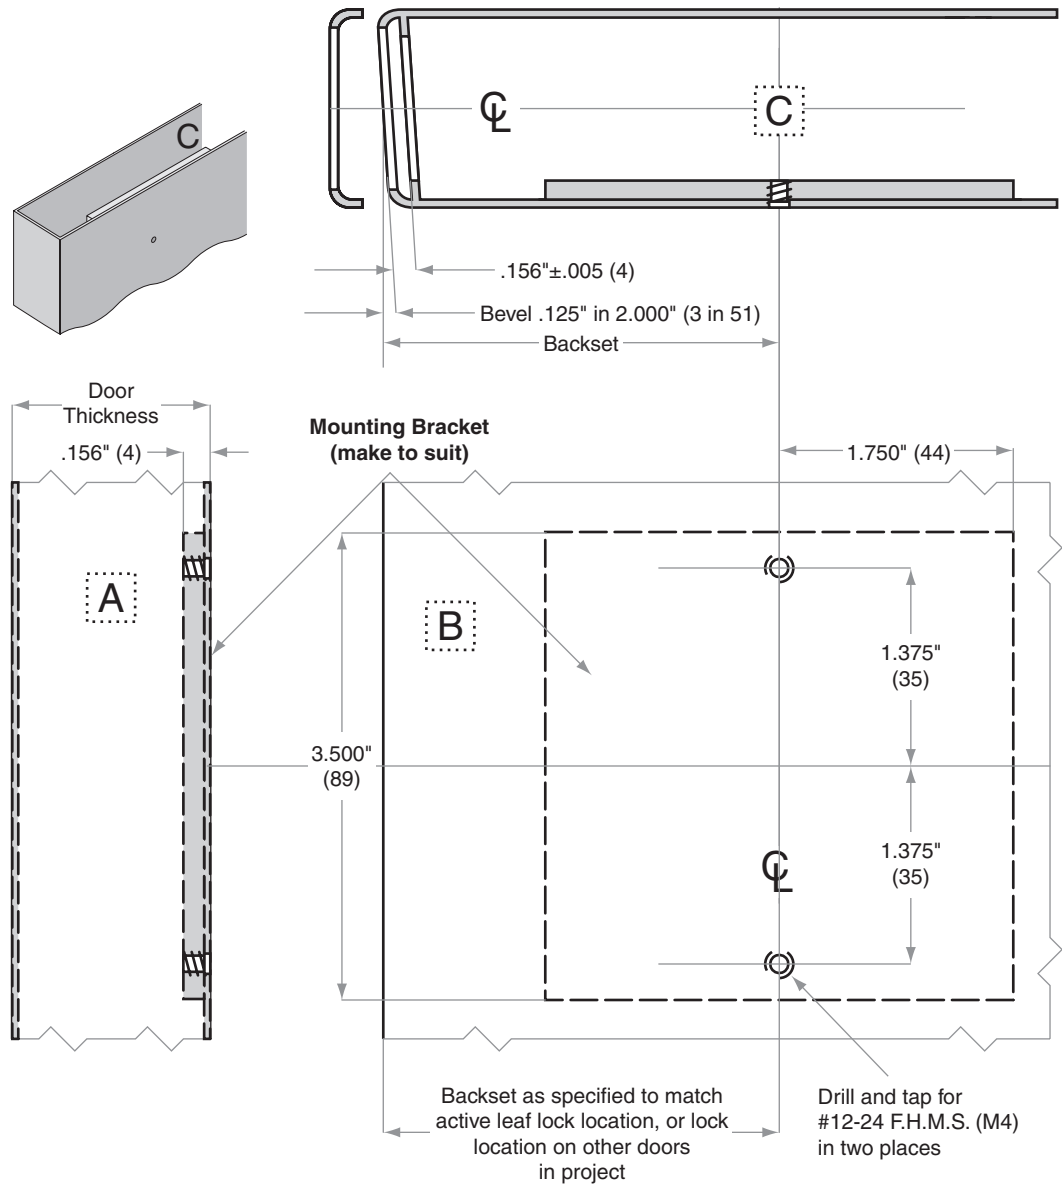

T-Series T12 (Single Dummy)

Door Type: Metal
 Door Thickness: Any
 Faceplate: None
 Backsets: Various

Dimensions shown in parentheses () are in millimeters.

Door preparation template