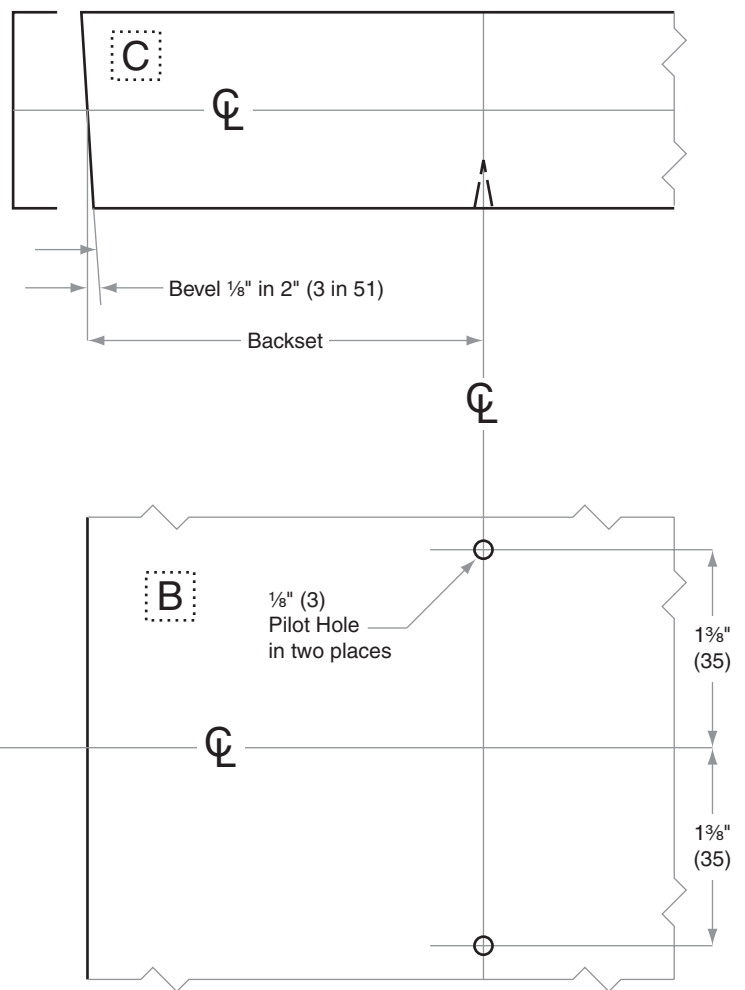

T-Series T12 (Single Dummy)

Door Type: Wood or Composite
 Door Thickness: Any
 Faceplate: None
 Backsets: Various

Dimensions shown in parentheses () are in millimeters.

Door preparation template