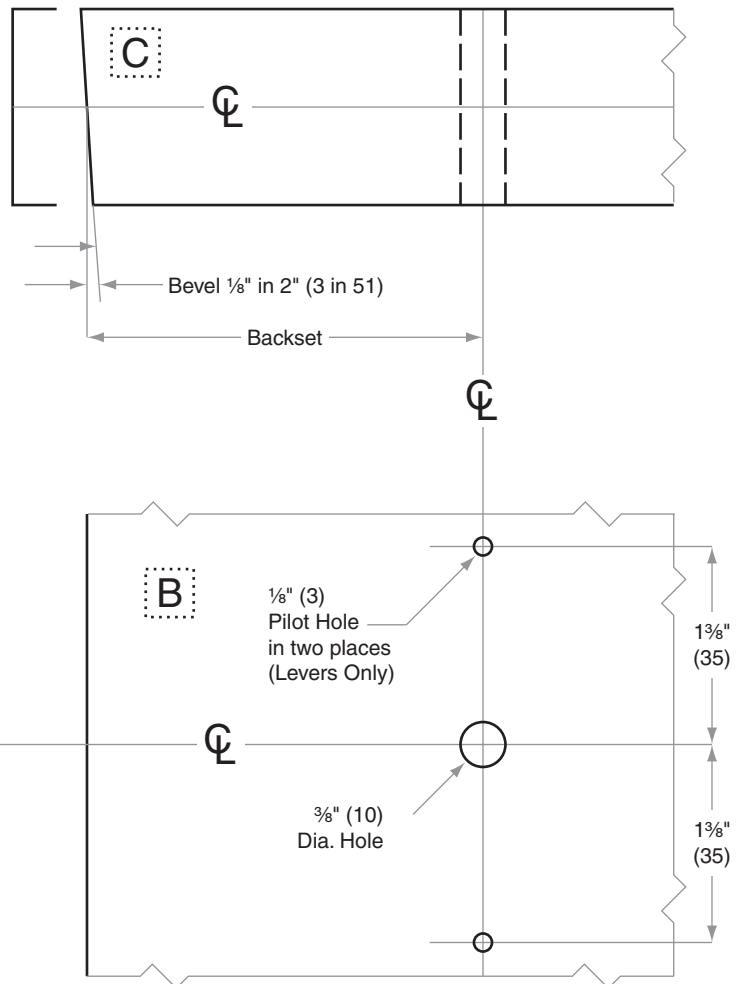

W-Series W12

Door Type: Wood or Composite
 Door Thickness: Various
 Faceplate: None
 Backsets: Any

CANNOT BE MOUNTED BACK TO BACK

Dimensions shown in parentheses () are in millimeters.

Door preparation template