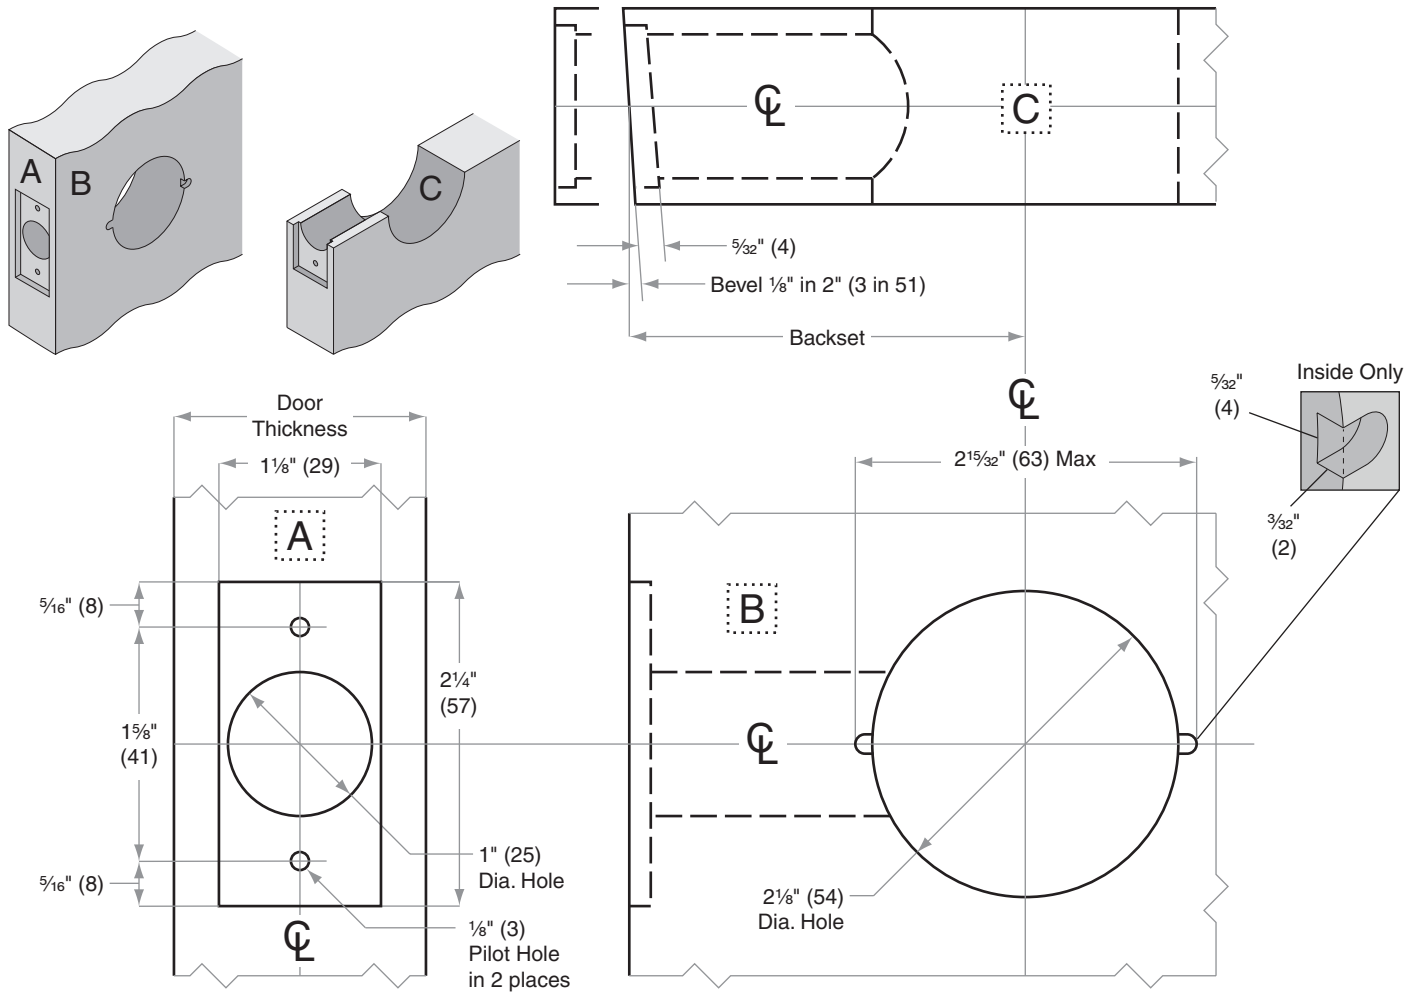

W-Series

W Small Rose W101-W711

- Door Type:** Wood or Composite, Flat or Beveled
- Door Thickness:** 1 3/8" (35mm) – 2" (51mm)
- Faceplate:** Square Corner, 1 1/8" (29mm) wide
- Backsets:** FW102-C, 2 3/8" (60mm) | FW102-D, 2 3/4" (70mm)

Dimensions shown in parentheses () are in millimeters.

Door preparation template