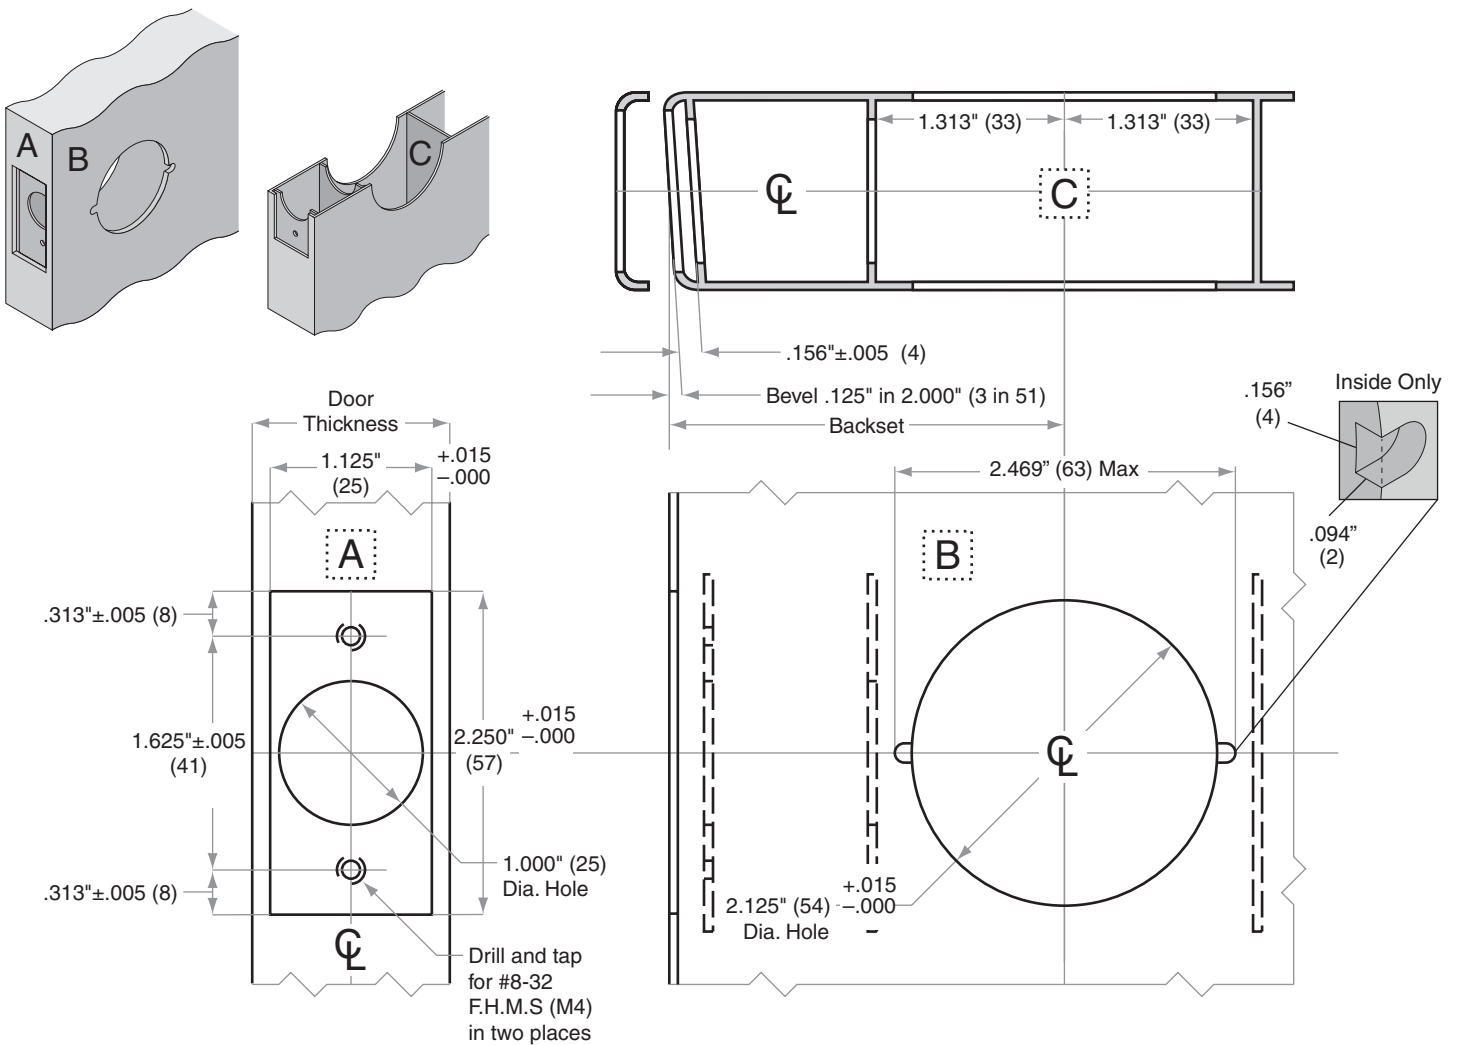

### W Small Rose W101-W711

- Door Type:** Metal, Flat or Beveled  
**Door Thickness:** 1.375" (35mm) – 2" (51mm)  
**Faceplate:** Square Corner, 1.125" (29mm) wide  
**Backsets:** FW103-C, 2.375" (60mm) | FW103-D, 2.75" (70mm)

**For metal doors installations, suitable reinforcement is required to support latch in center of door and to prevent lateral movement.**

Dimensions shown in parentheses ( ) are in millimeters.

Door preparation template