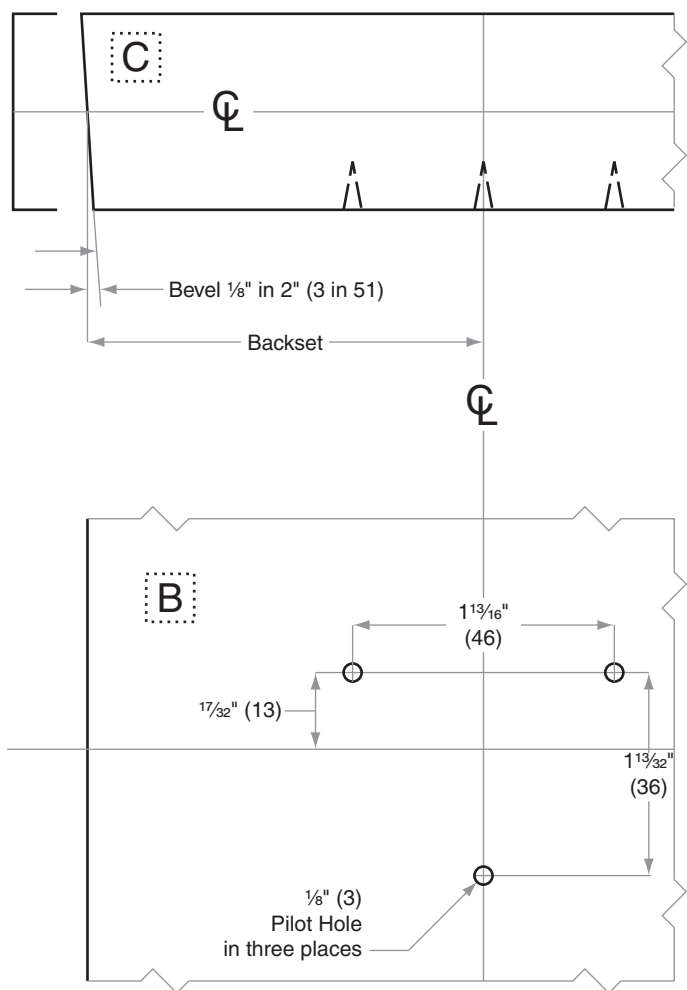

## X-Series X12 (Single Dummy)

Door Type: Wood or Composite  
 Door Thickness: Any  
 Faceplate: None  
 Backsets: Various

Dimensions shown in parentheses ( ) are in millimeters.

Door preparation template  
**FX108**