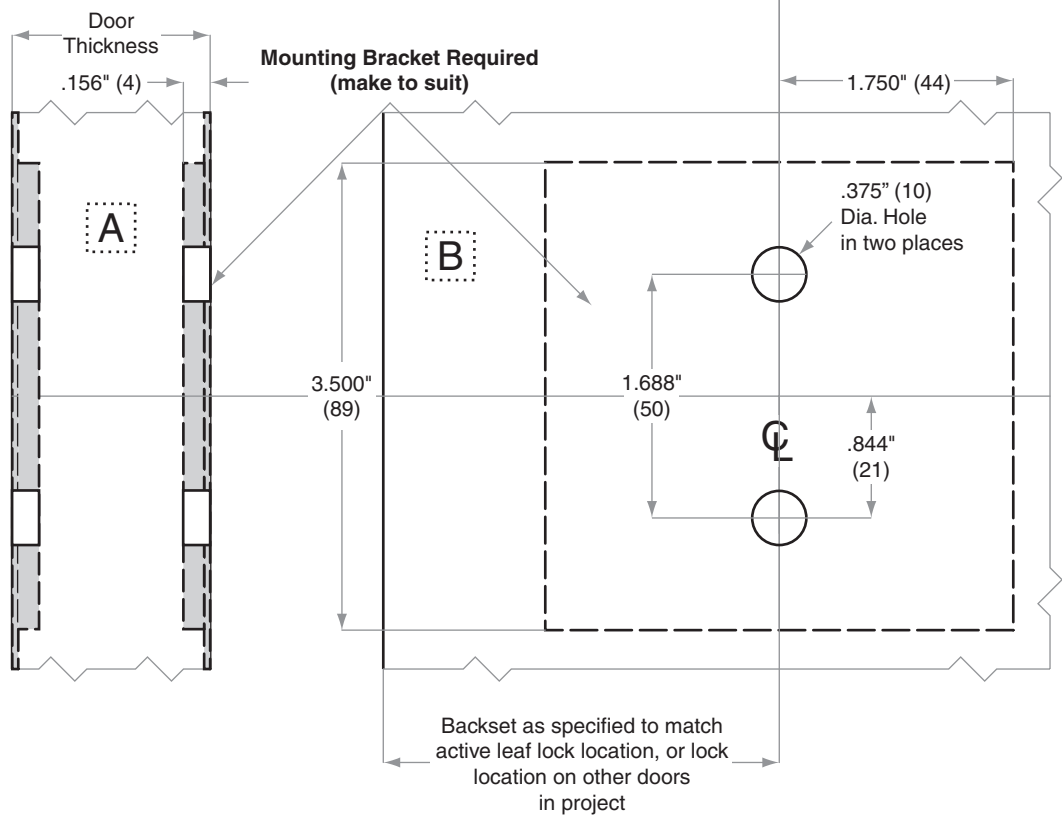

X-Series X18 (Double Dummy)

Door Type: Metal
 Door Thickness: Any
 Faceplate: None
 Backsets: Various

Dimensions shown in parentheses () are in millimeters.

Door preparation template