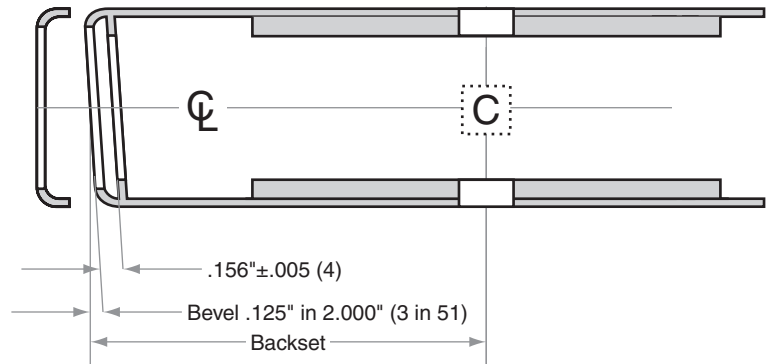

X-Series X18 (Double Dummy)

Door Type: Metal
 Door Thickness: Any
 Faceplate: None
 Backsets: Various

Dimensions shown in parentheses () are in millimeters.

Door preparation template