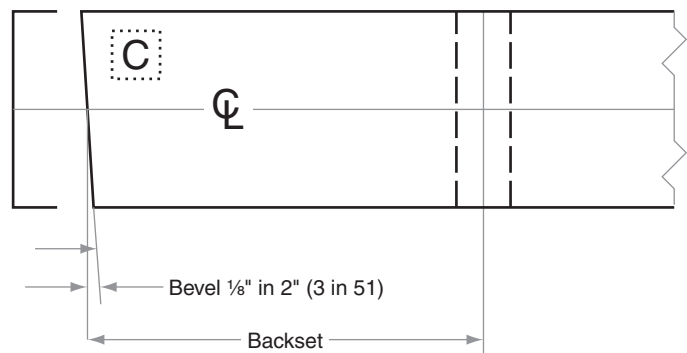

## X-Series X18 (Double Dummy)

Door Type: Wood or Composite  
 Door Thickness: Any  
 Faceplate: None  
 Backsets: Various

Dimensions shown in parentheses ( ) are in millimeters.

Door preparation template