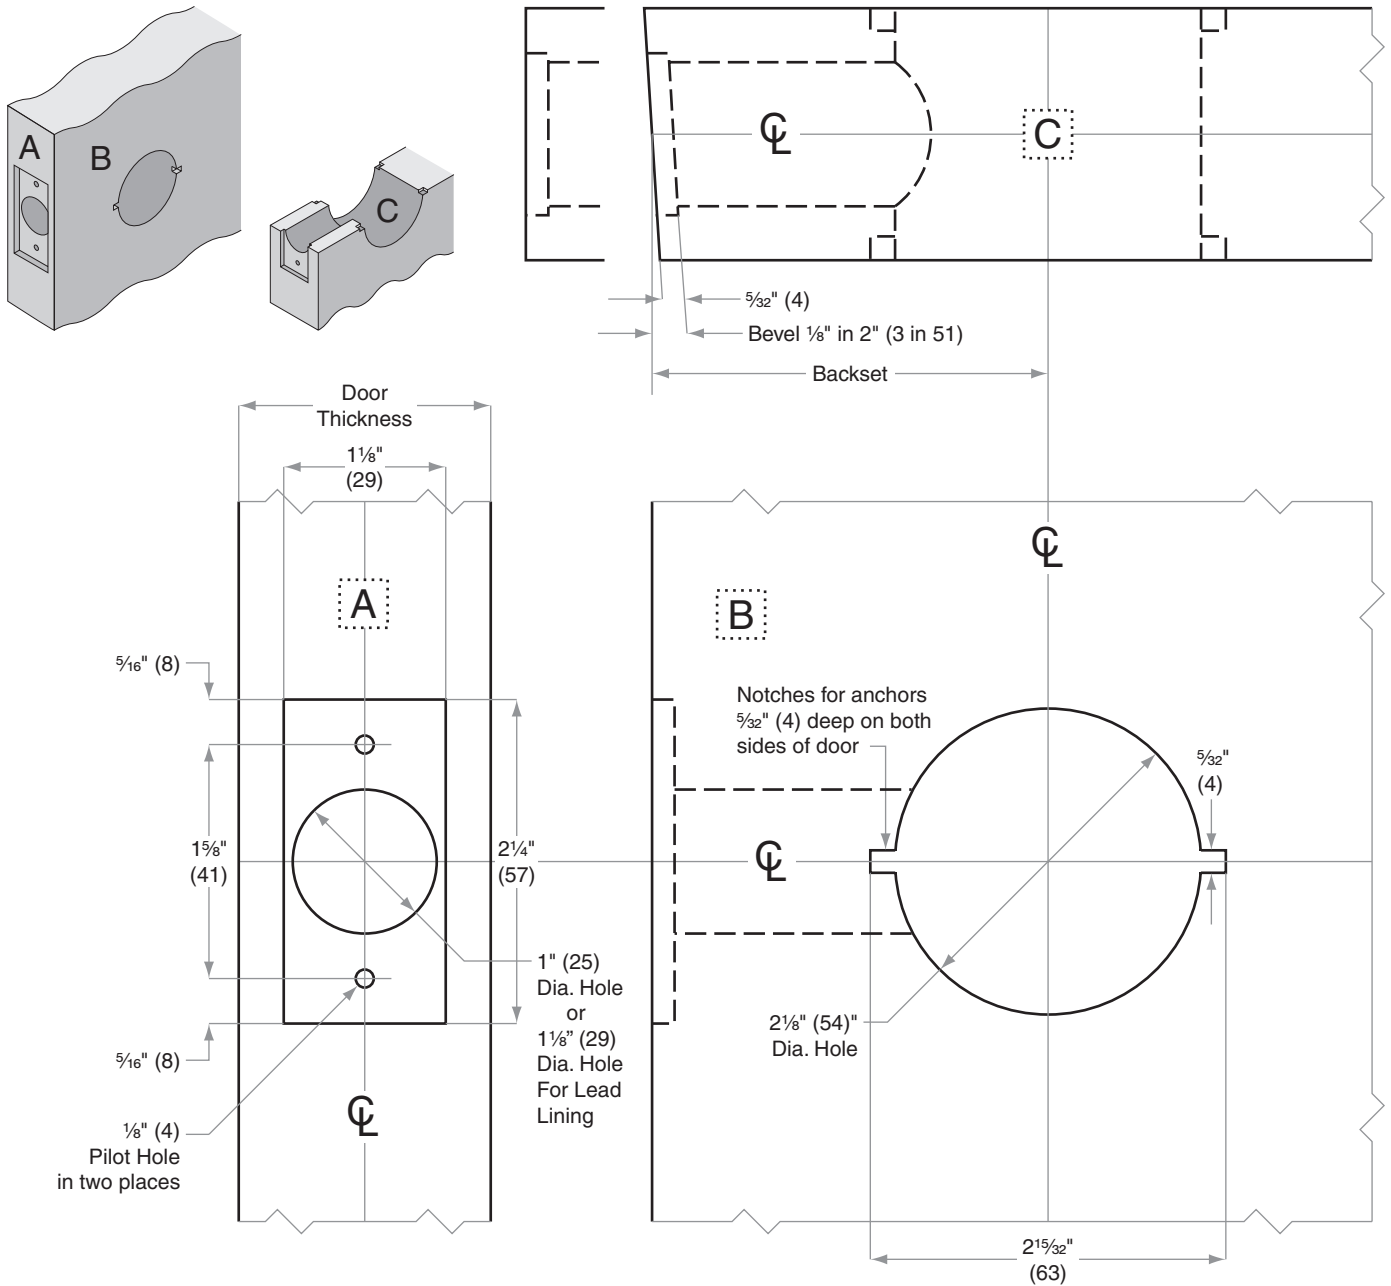

X-Series X101-X581

Door Type: Wood or Composite, Flat or Beveled
Door Thickness: 1¾" (44mm) – 2" (51mm)
Faceplate: Square Corner, 1⅝" (29mm) wide
Backsets: FX100-C, 2⅝" (60mm) | FX100-D, 2¾" (70mm) | FX100-F, 5" (127mm)

Dimensions shown in parentheses () are in millimeters.

Door preparation template

FX100