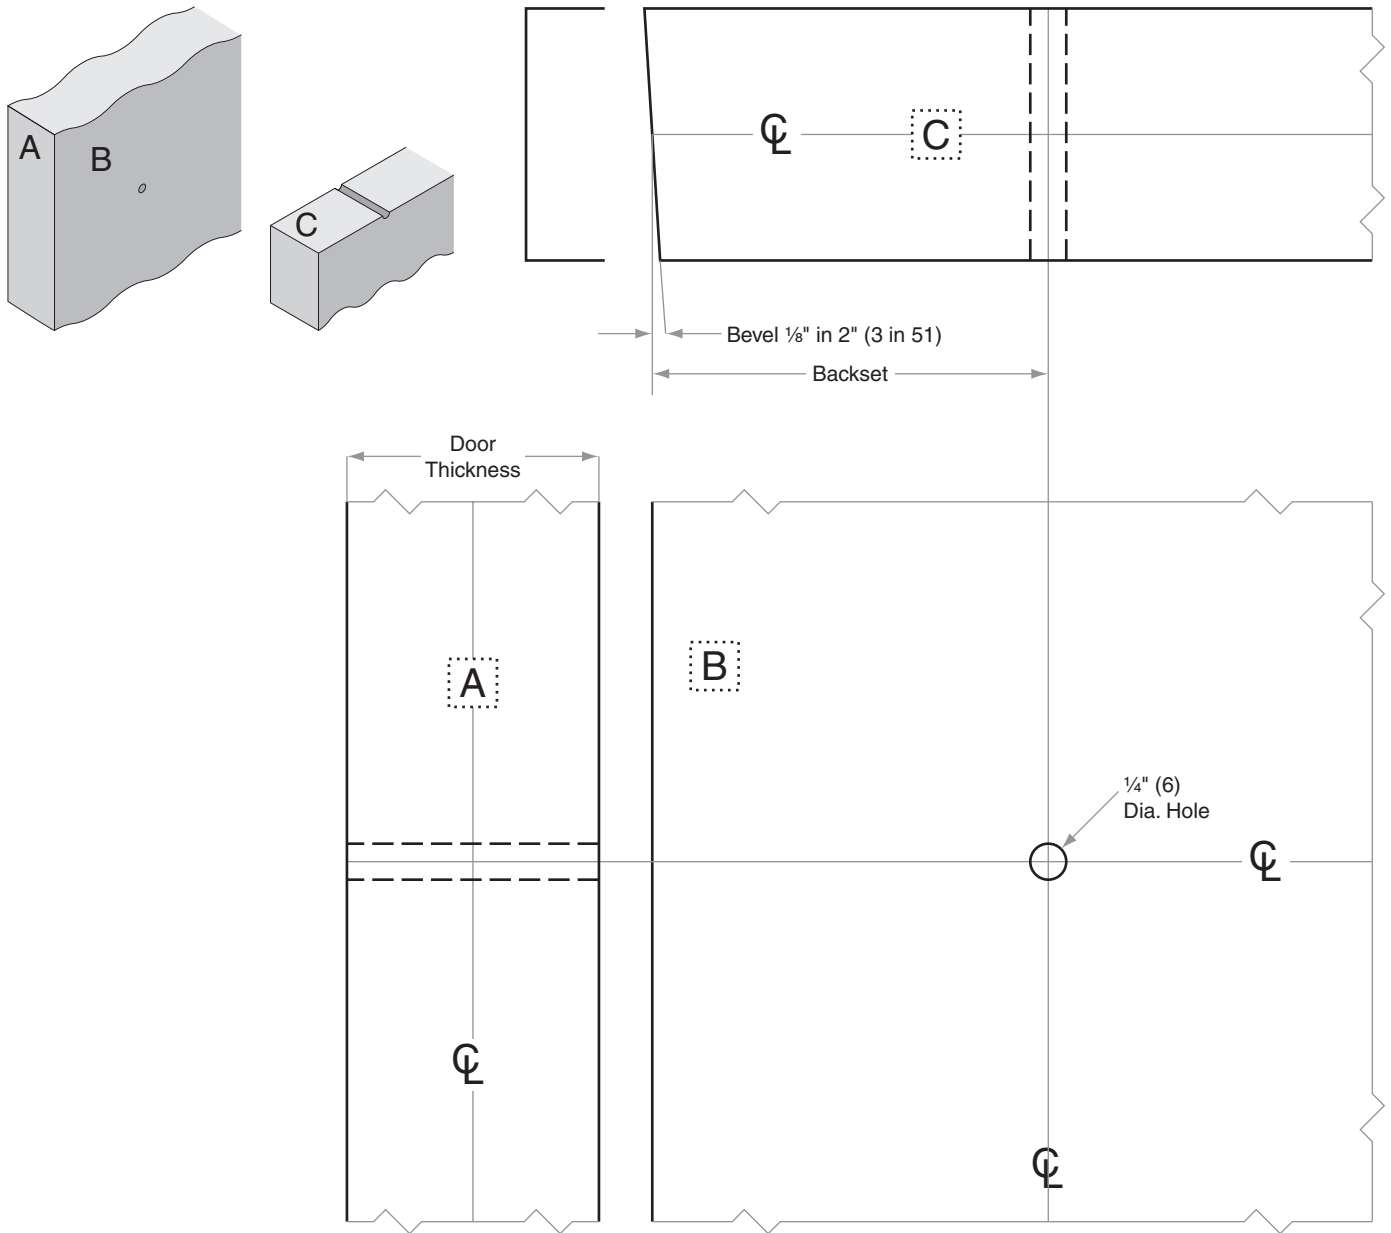

## Y-Series Y12

Door Type: Wood or Composite  
 Door Thickness: Any  
 Faceplate: None  
 Backsets: Various

Dimensions shown in parentheses ( ) are in millimeters.

Door preparation template