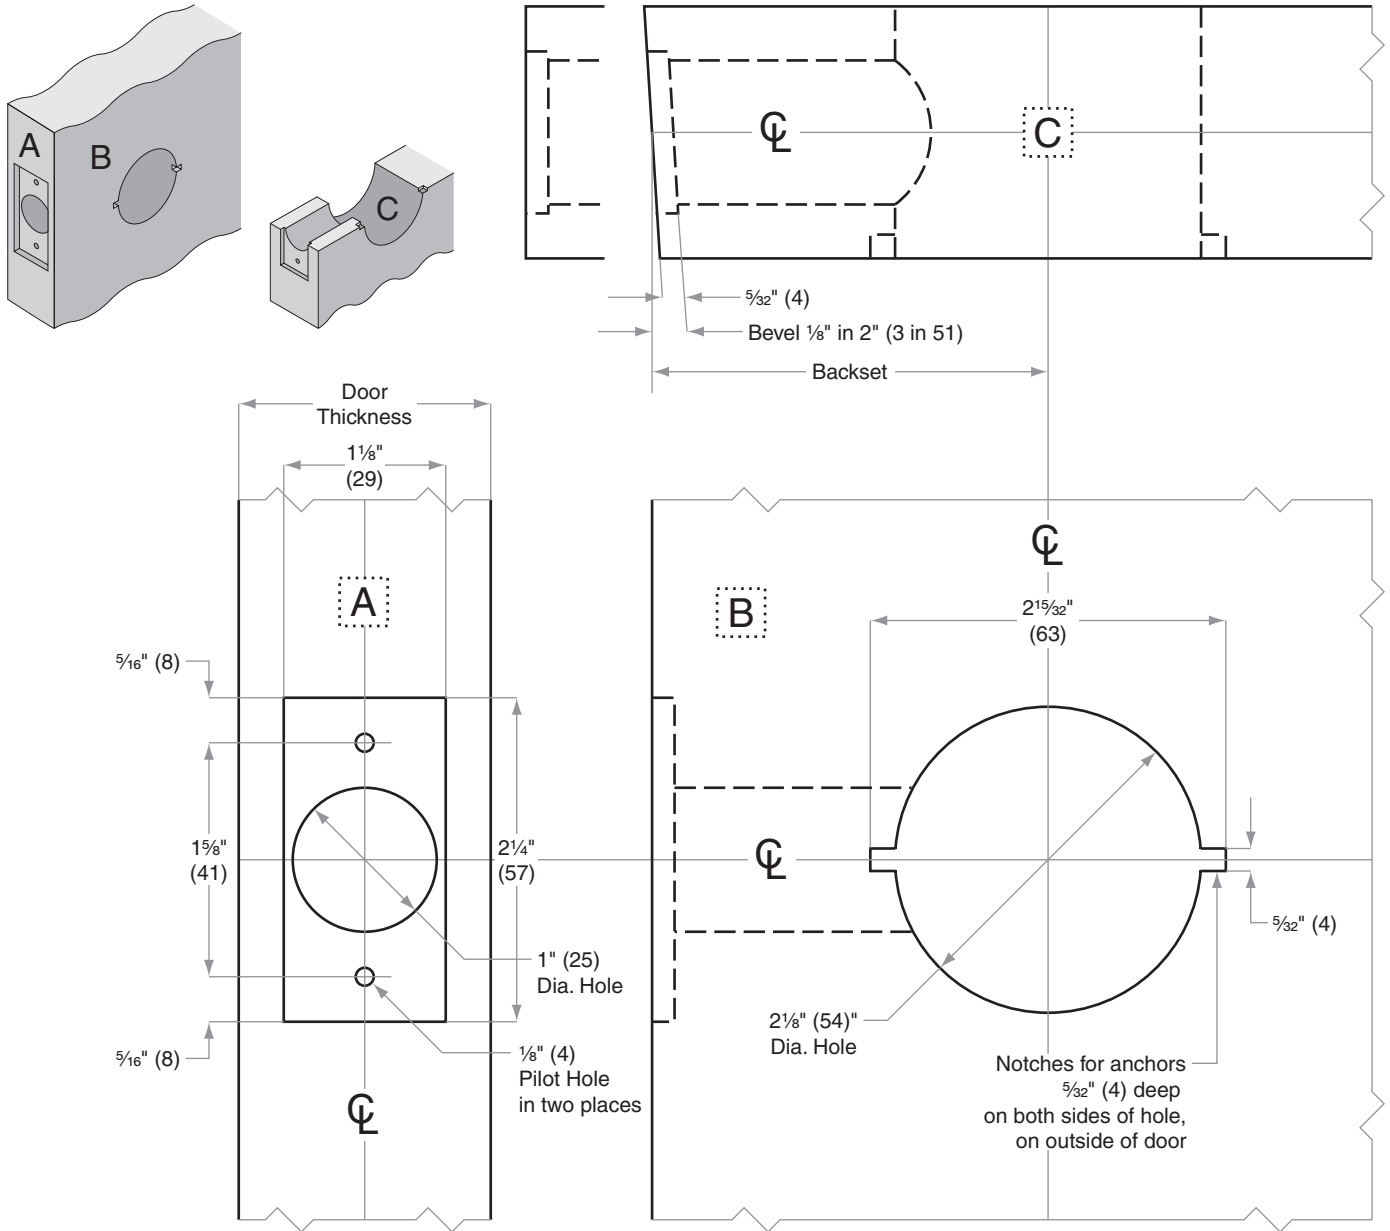

Y-Series Y101-Y581

Door Type: Wood or Composite, Flat or Beveled
Door Thickness: 1½" (35mm) – 1¾" (44mm)
Faceplate: Square Corner, 1½" (29mm) wide
Backsets: FY100-C, 2¾" (60mm) | FY100-D, 2¾" (70mm)

Dimensions shown in parentheses () are in millimeters.

Door preparation template