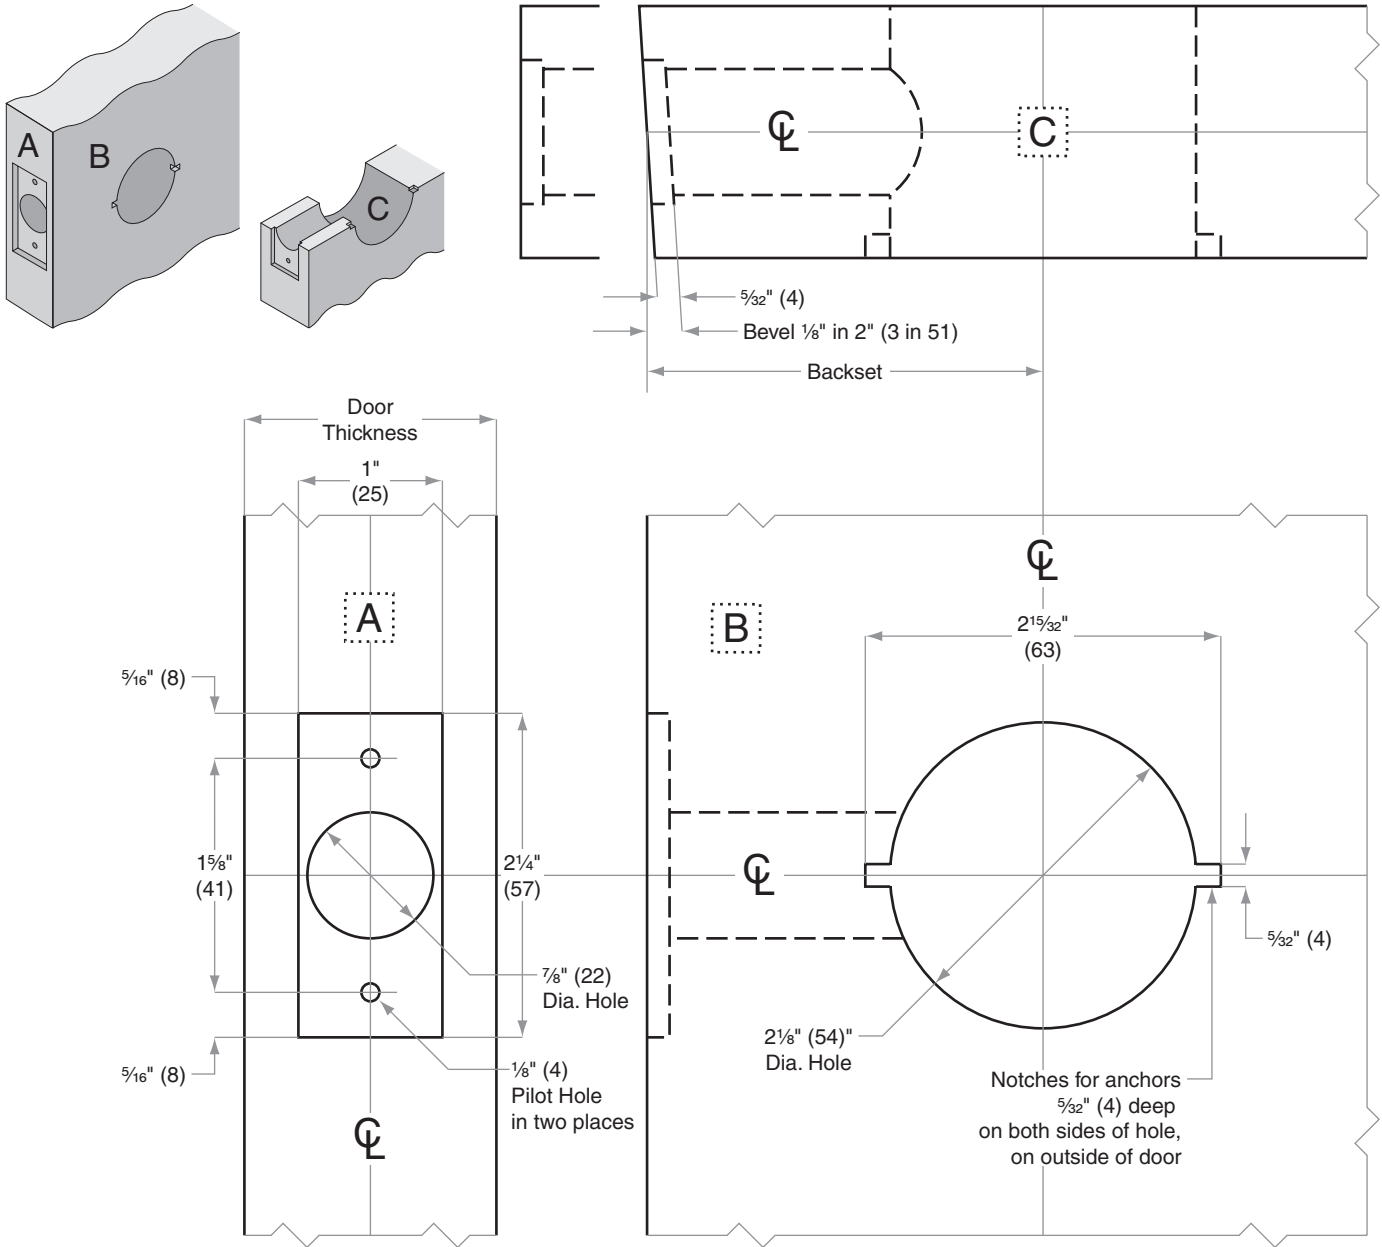

Y-Series Y101-Y581

Door Type: Wood or Composite, Flat or Beveled
Door Thickness: 1 $\frac{3}{8}$ " (35mm) – 1 $\frac{3}{4}$ " (44mm)
Faceplate: Square Corner, 1" (25mm) wide
Backsets: FY102-C, 2 $\frac{3}{8}$ " (60mm) | FY102-D, 2 $\frac{3}{4}$ " (70mm)

Dimensions shown in parentheses () are in millimeters.

Door preparation template