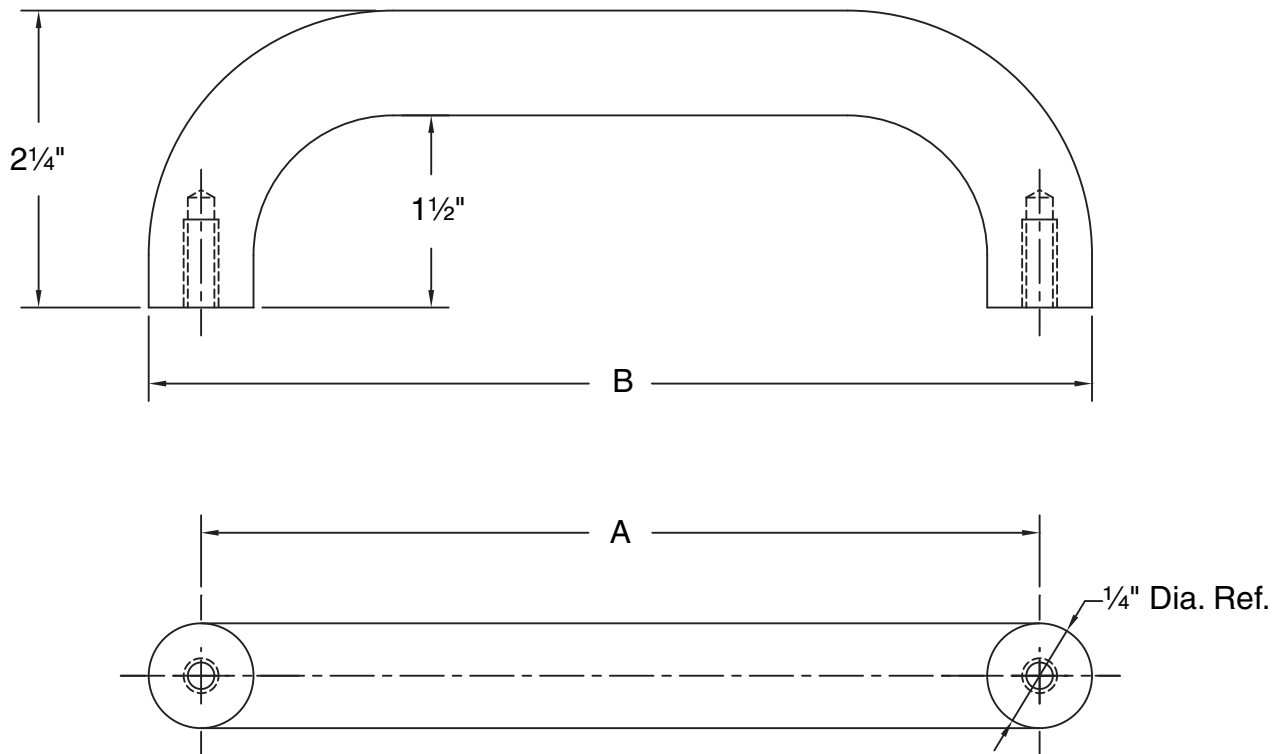

TEMPLATE DRAWING

Part No.	A	B
8102-6	6"	6 $\frac{3}{4}$ "
8102-8	8"	8 $\frac{3}{4}$ "
8102-0	10"	10 $\frac{3}{4}$ "

© 2015 Allegion
2437 Rev. 01/15-b

Customer Service

1-877-671-7011

www.allegion.com/us

IVES

8102 BAR PULLS
($\frac{3}{4}$ " Dia. Round)

TEMPLATE NUMBER: 2437_B