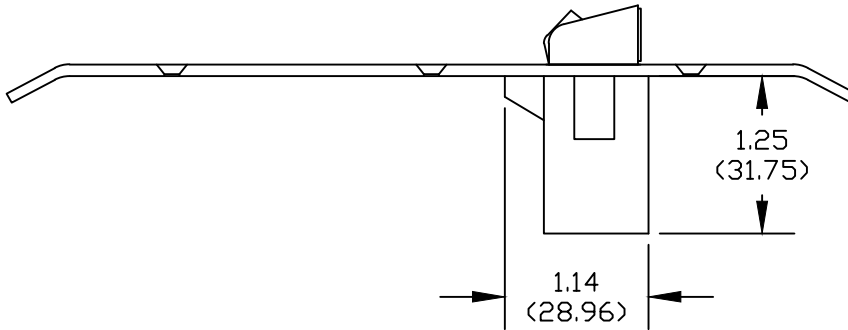

IVES

DOUBLE LIP STRIKE PLATE
DBL 299 AB-7 OFFSET (PAGE 1)

© 2016 Allegion
Rev. 10/16-b

NOTE: DIMENSIONS IN () ARE IN MILLIMETERS

TEMPLATE
NUMBER:

11-10821

IVES

DOUBLE LIP STRIKE PLATE
DBL 299 AB-7 OFFSET (PAGE 2)

© 2016 Allegion
Rev. 10/16-b

NOTE: DIMENSIONS IN () ARE IN MILLIMETERS

TEMPLATE
NUMBER:

11-10821