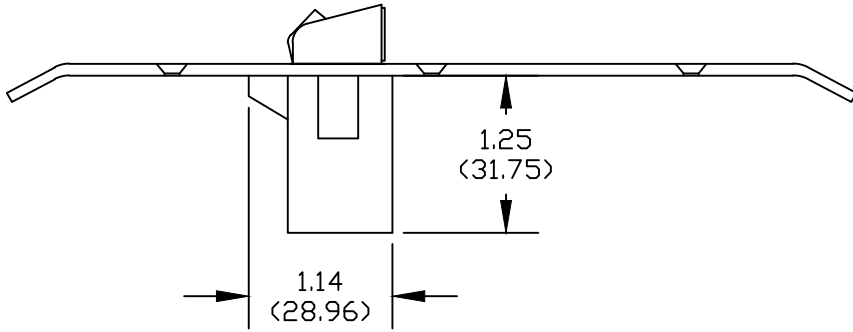

IVES

**DOUBLE LIP STRIKE PLATE
DBL 299 AS-7 CENTER (PAGE 1)**

© 2016 Allegion
Rev. 10/16-b

NOTE: DIMENSIONS IN () ARE IN MILLIMETERS

TEMPLATE
NUMBER:

11-10819

IVES

DOUBLE LIP STRIKE PLATE
DBL 299 AS-7 CENTER (PAGE 2)

© 2016 Allegion
Rev. 10/16-b

NOTE: DIMENSIONS IN () ARE IN MILLIMETERS

TEMPLATE
NUMBER:

11-10819