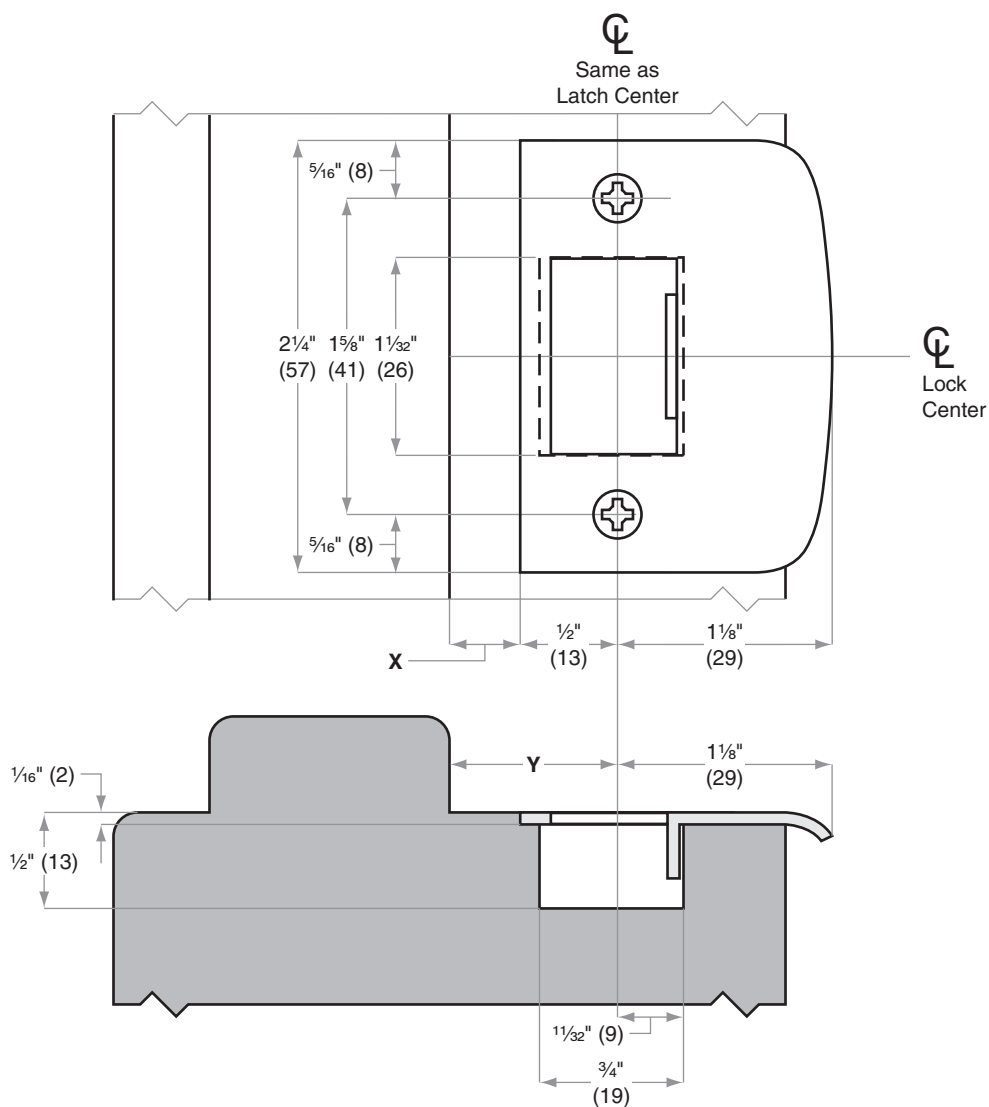

Strikes

Model 10-026

Jamb Type: Wood
Style: Full Lip, Square Corner
Standard for:
Optional for: A-Series | AL-Series | F-Series

Dimensions X and Y are variables dependent on door thickness

Dimensions shown in parentheses () are in millimeters.

Door preparation template