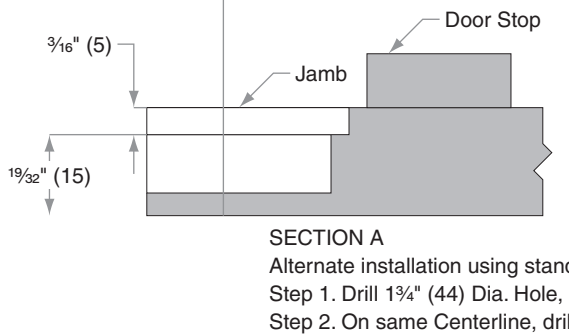

Strikes

Model 10-058

Jamb Type: Wood
 Style: Circular Drive-In
 Standard for:
 Optional for: A-Series | AL-Series | F-Series

Dimensions shown in parentheses () are in millimeters.

Door preparation template