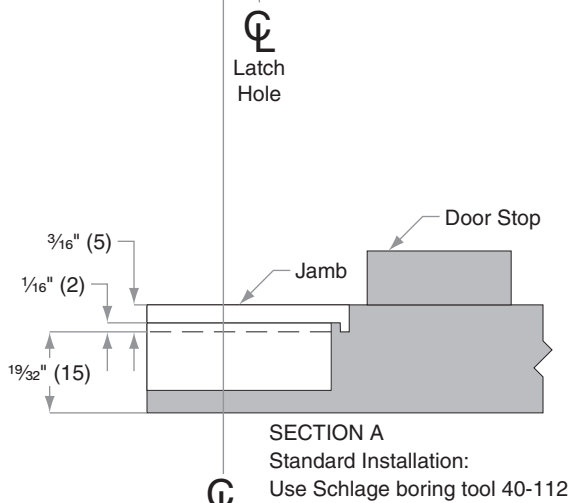

Strikes

Model 10-058

Jamb Type: Wood
 Style: Circular Drive-In
 Standard for:
 Optional for: A-Series | AL-Series | F-Series

Dimensions shown in parentheses () are in millimeters.

Door preparation template