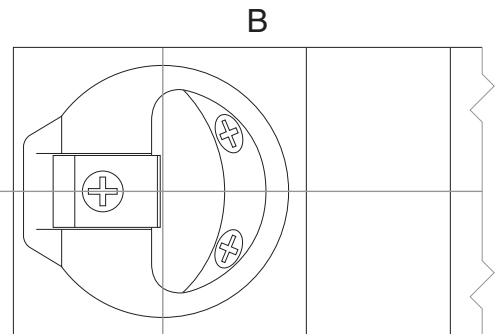

Strikes

Model 10-058

Jamb Type: Wood
 Style: Circular Drive-In
 Standard for:
 Optional for: A-Series | AL-Series | F-Series

Dimensions shown in parentheses () are in millimeters.

Door preparation template