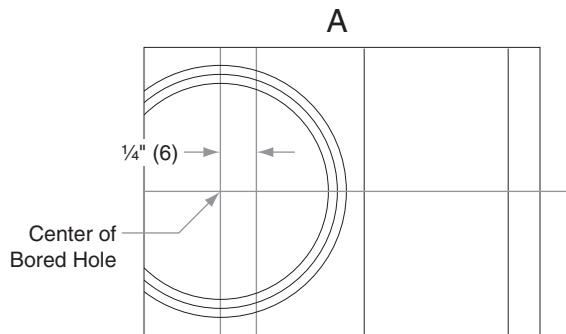

Strikes

Model 10-058

Jamb Type: Wood
 Style: Circular Drive-In
 Standard for:
 Optional for: A-Series | AL-Series | F-Series

Dimensions shown in parentheses () are in millimeters.

Door preparation template