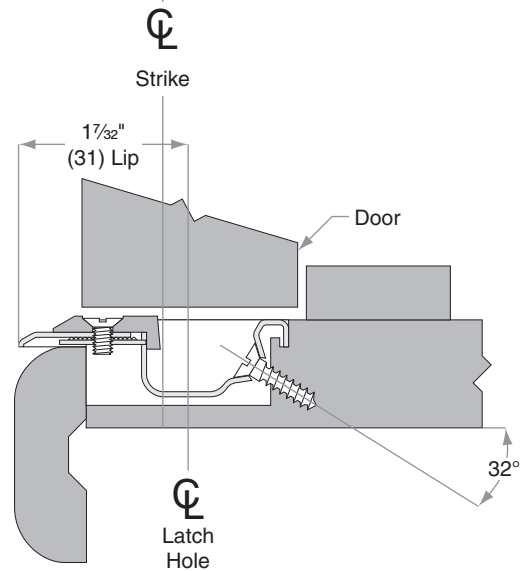

Strikes

Model 10-058

Jamb Type: Wood
 Style: Circular Drive-In
 Standard for:
 Optional for: A-Series | AL-Series | F-Series

Dimensions shown in parentheses () are in millimeters.

Door preparation template