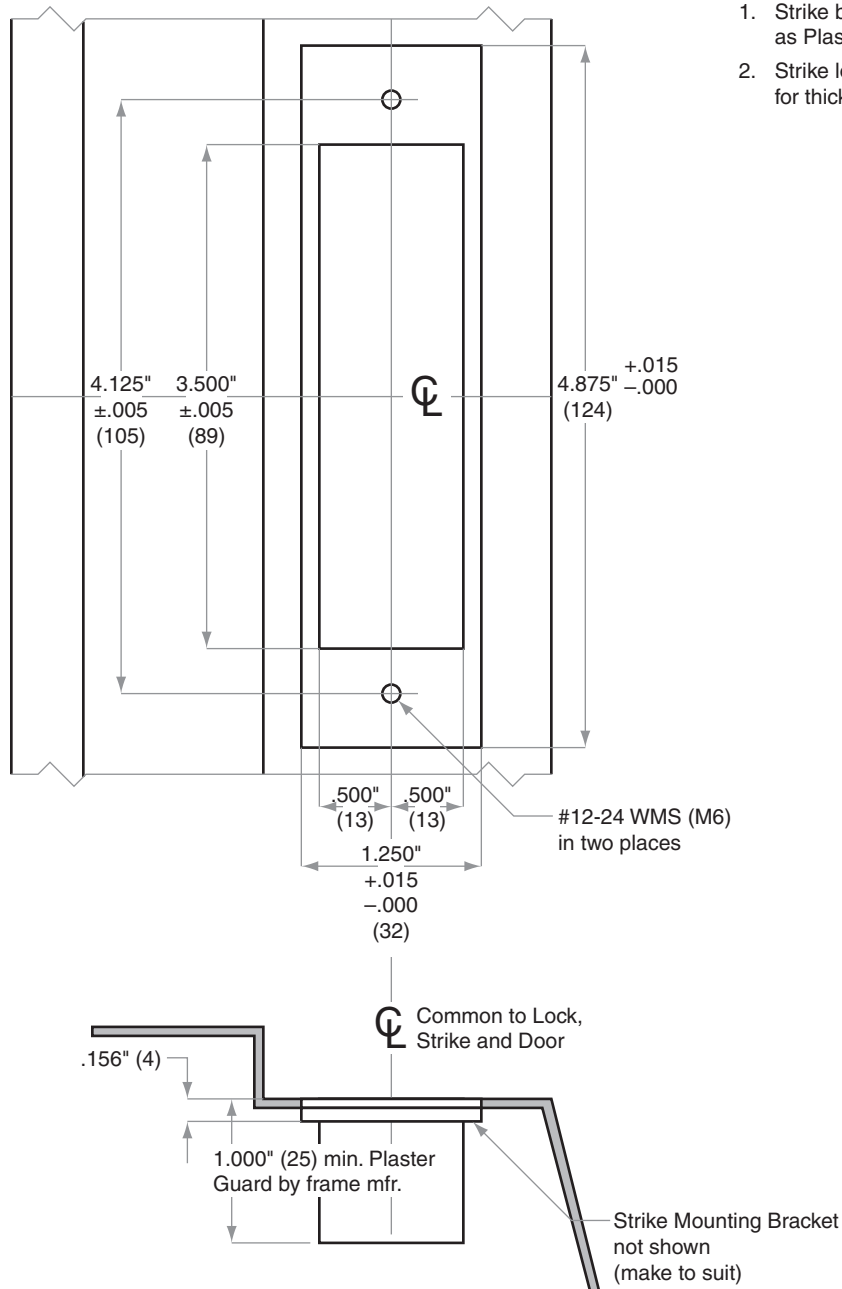

Strikes

Models 10-073, 10-078

Jamb Type: Metal
 Style: Mortise, No Lip, Deadbolt
 Standard for:
 Optional for: L400-Series

NOTE:

1. Strike box furnished detached, but not required as Plaster Guard is furnished by frame mfr.
2. Strike location on frames must be adjusted for thickness of door silencers, when used

Dimensions shown in parentheses () are in millimeters.

Door preparation template