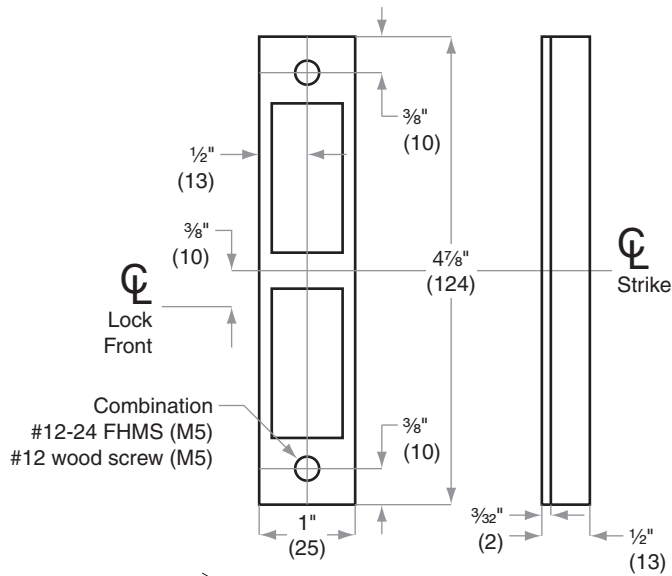

Strikes

Model 10-075

Jamb Type: Wood and Metal
 Style: Square Corner, 1/2" (13 mm) rabbeted
 Standard for:
 Optional for: L/LV-Series

Dimensions shown in parentheses () are in millimeters.

Door preparation template