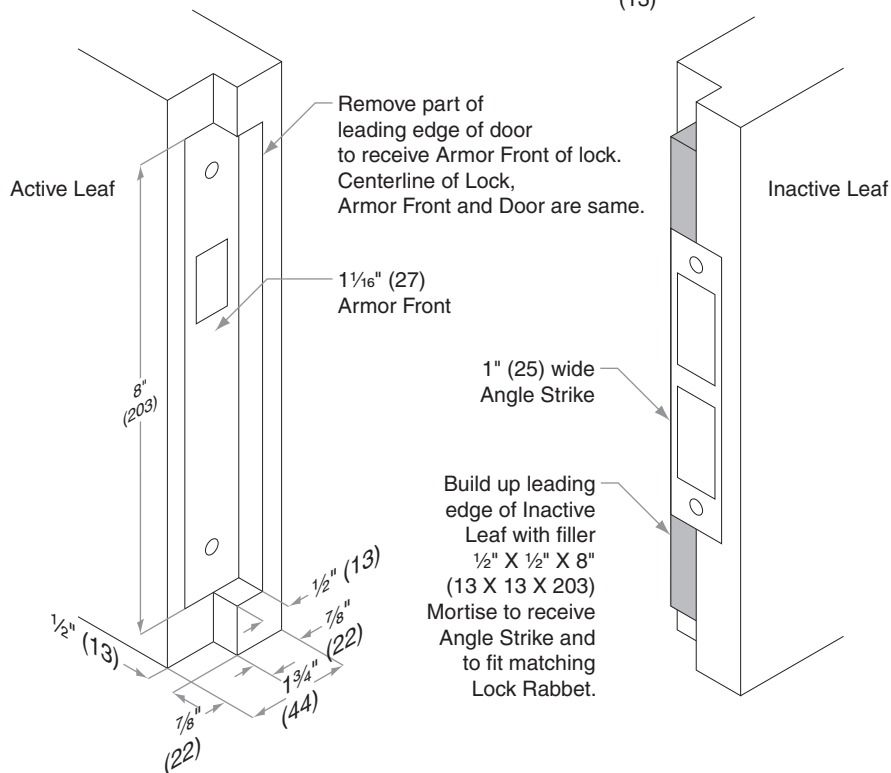

Strikes

Model 10-075

Jamb Type: Wood and Metal
 Style: Square Corner, 1/2" (13 mm) rabbeted
 Standard for:
 Optional for: L/LV-Series

Dimensions shown in parentheses () are in millimeters.

Door preparation template