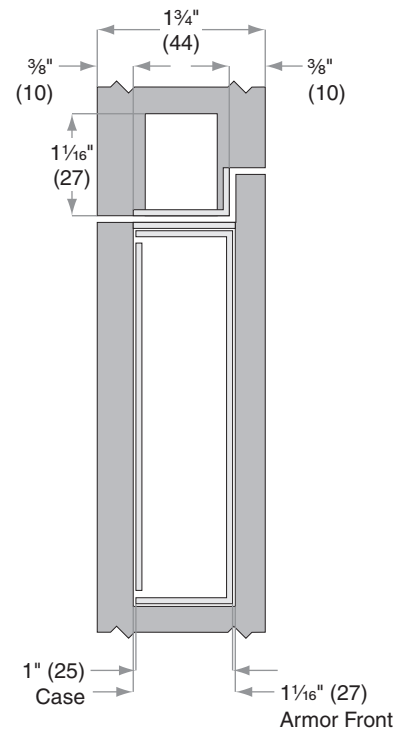

Strikes

Model 10-075

Jamb Type: Wood and Metal
 Style: Square Corner, 1/2" (13 mm) rabbeted
 Standard for:
 Optional for: L/LV-Series

Dimensions shown in parentheses () are in millimeters.

Door preparation template