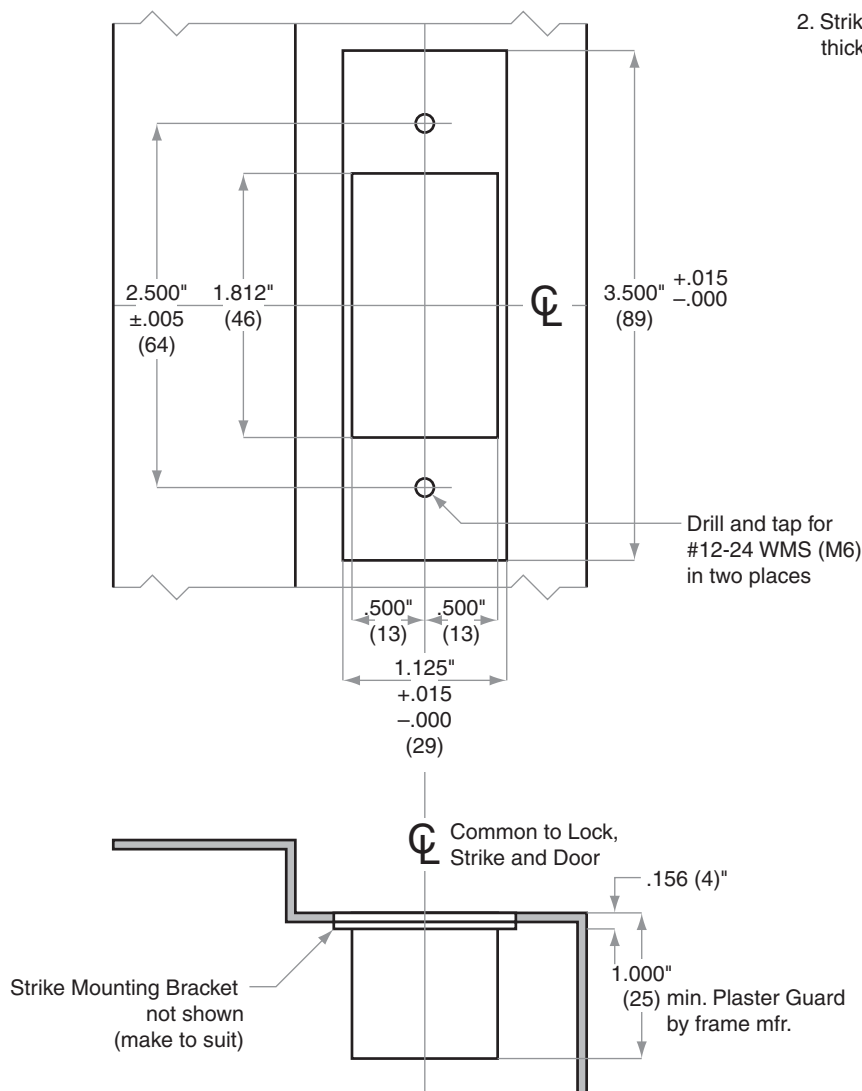

Strikes

Model 10-079

Jamb Type: Metal
 Style: Mortise, No Lip, Deadbolt
 Standard for: L400-Series
 Optional for:

NOTES:

1. Strike box furnished detached, but not required as Plaster Guard is furnished by frame mfr.
2. Strike location on frames must be adjusted for thickness of door silencers, when used

Dimensions shown in parentheses () are in millimeters.

Door preparation template