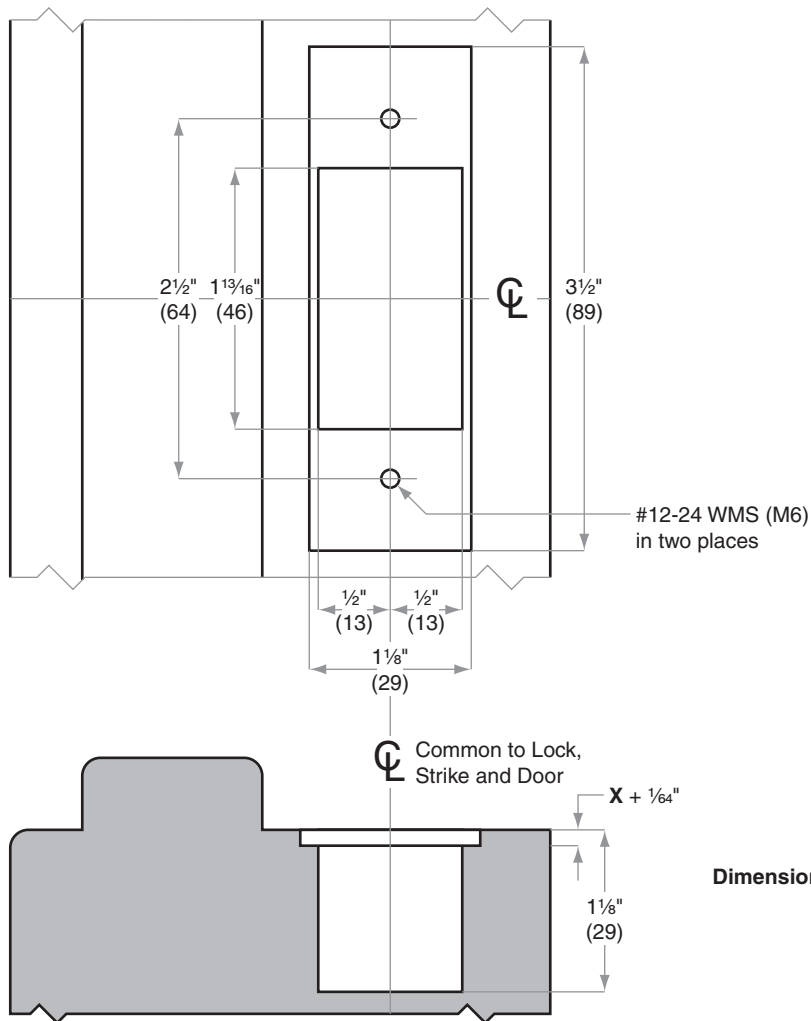

## Model 10-079

Jamb Type: Wood  
 Style: Mortise, No Lip, Deadbolt  
 Standard for: L400-Series  
 Optional for:

**Dimension X:** 5/32" (4) for strike box, detached  
 Strike location on frames must be adjusted for thickness of door silencers, when used

Dimensions shown in parentheses ( ) are in millimeters.

Door preparation template