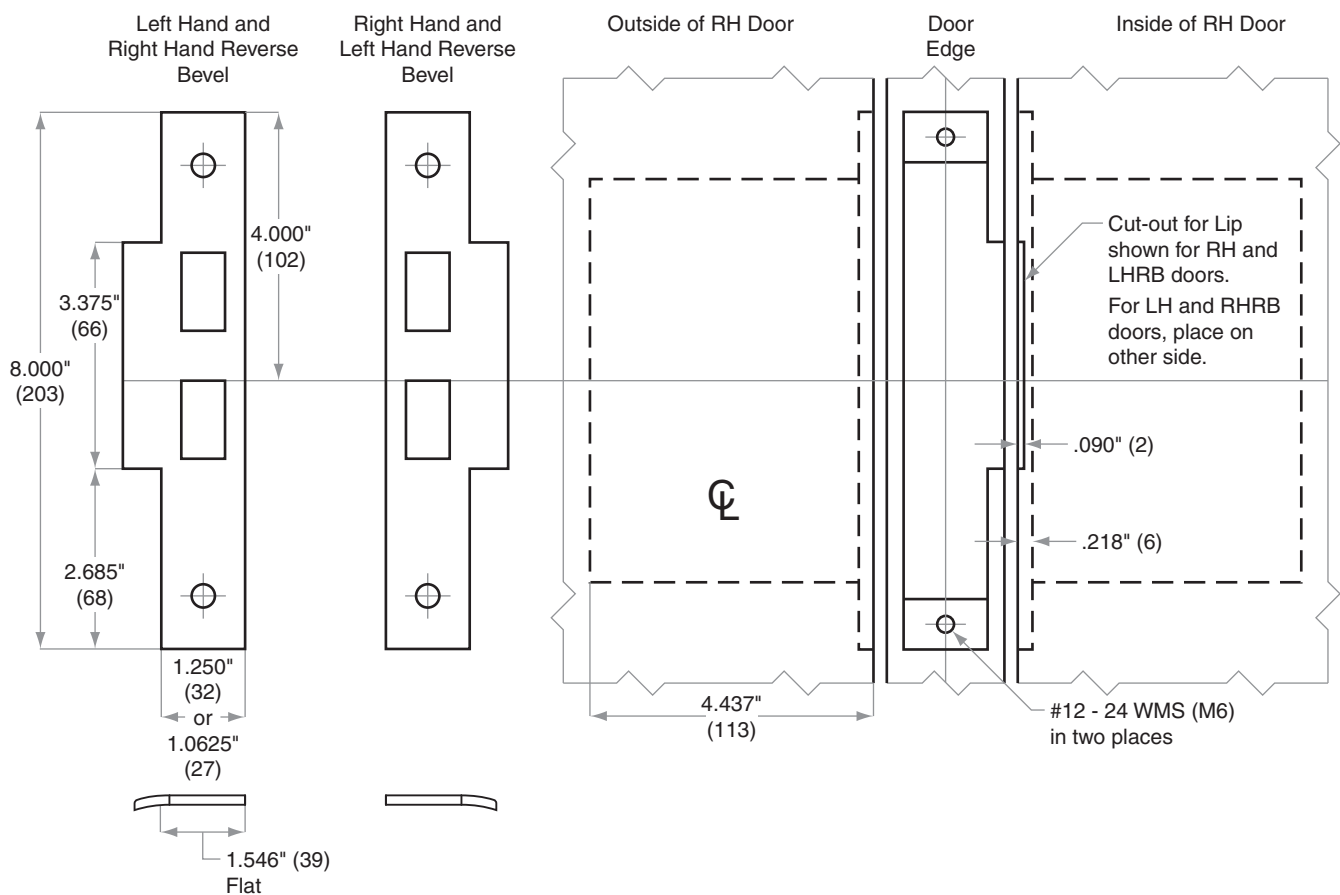

Strikes

Model 10-091

Jamb Type: Wood or Metal
 Style: Mortise, Armor Front Strike (handed to inactive door)
 Standard for:
 Optional for:

- NOTES:
1. Lock Case cavity and Strike shown for dimensions only
 2. Prepare door cut-outs as indicated under **Door Detail**
 3. Dimensions shown are maximum for this product
 4. Measure backset from Centerline of Door Edge

10-091 Detail

Door Detail

Dimensions shown in parentheses () are in millimeters.

Door preparation template