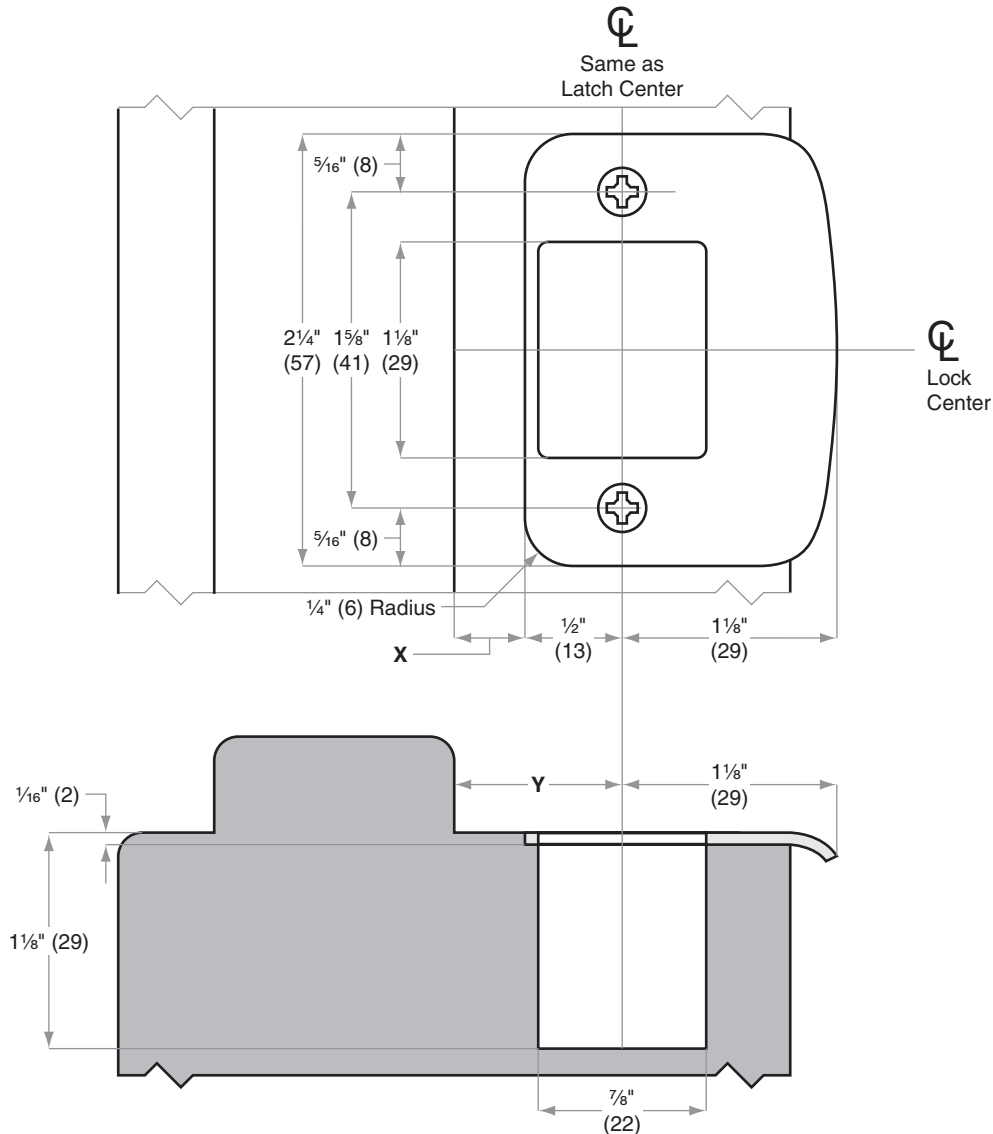

Strikes

Model 10-092

Jamb Type: Wood
Style: Full Lip, Round Corner, 1/4" (6 mm) Radius, Deadbolt
Standard for:
Optional for: BC100-Series | BR260-Series | B/BA300-Series | B600/700/800-Series

Dimensions X and Y are variables dependent on door thickness

Dimensions shown in parentheses () are in millimeters.

Door preparation template