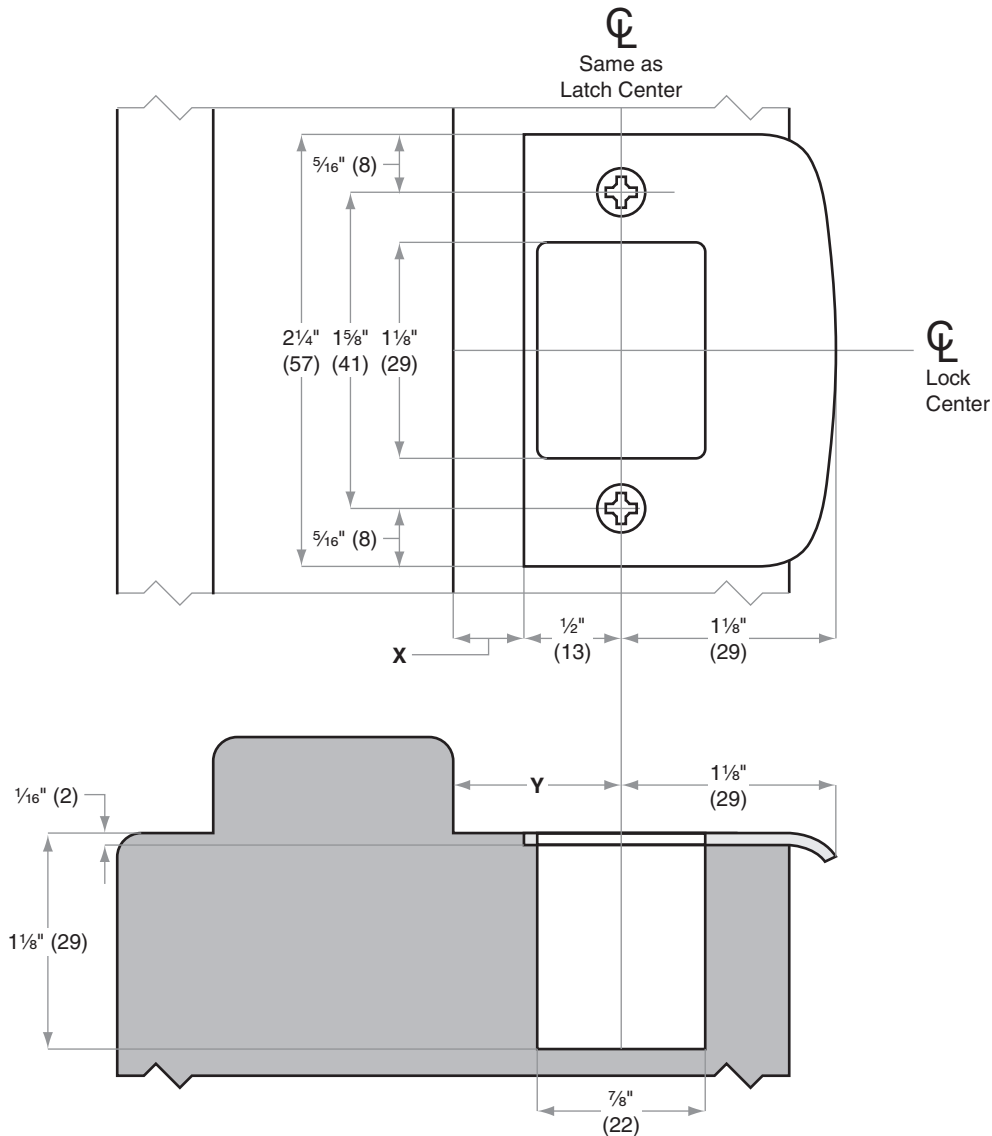

Strikes

Model 10-095

Jamb Type: Wood
Style: Full Lip, Square Corner, Deadbolt
Standard for:
Optional for: BC100-Series | BR260-Series | B/BA300-Series | B600/700/800-Series

Dimensions X and Y are variables dependent on door thickness

Dimensions shown in parentheses () are in millimeters.

Door preparation template