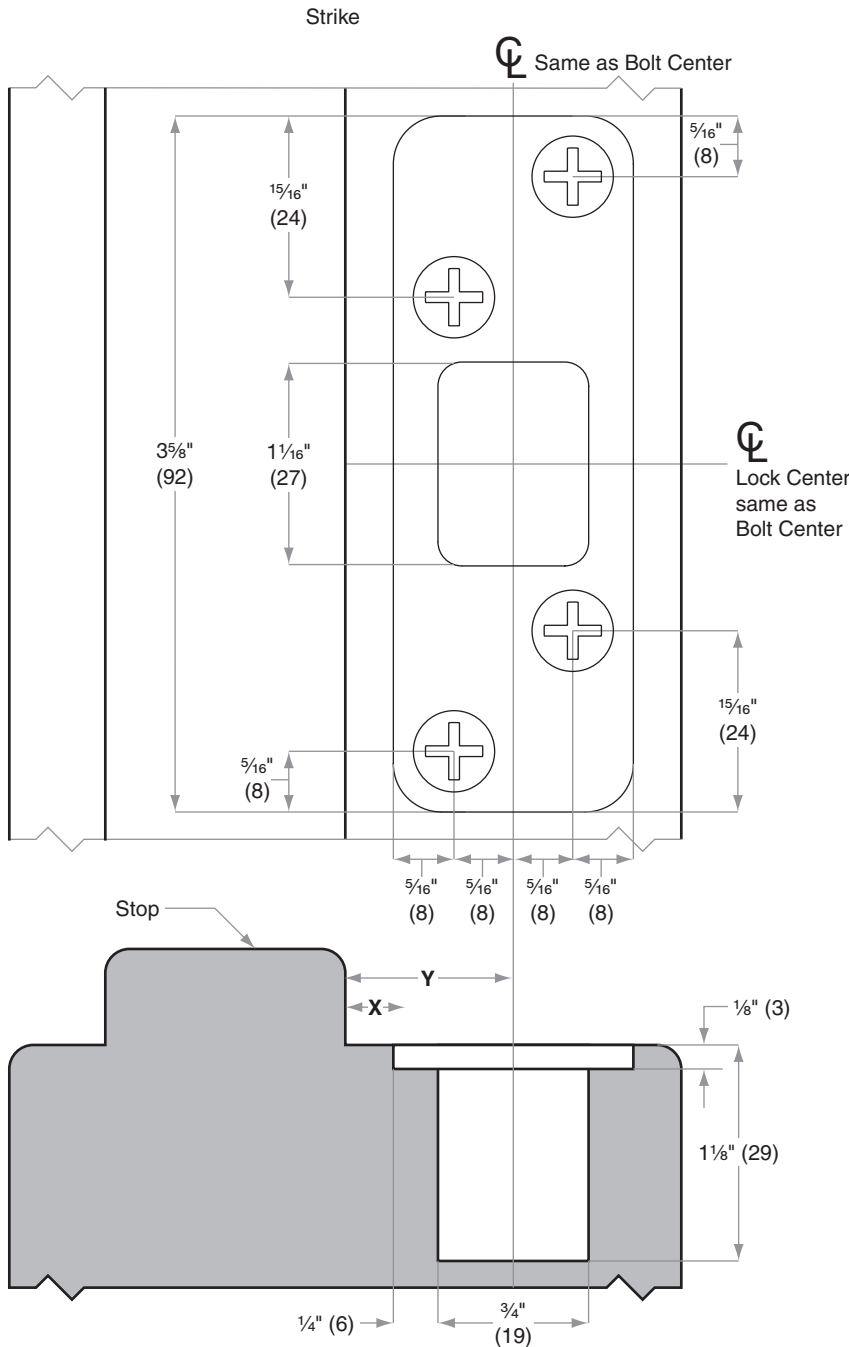

## Model 10-104

Jamb Type: Wood  
 Style: 1¼" (32 mm) Round Corner, ¼" (6 mm) Radius, four Screw, no box, Deadbolt  
 Standard for:  
 Optional for: B500-Series

**NOTE:**

1. For use with 1" (25) throw deadbolt functions
2. Dimensions X and Y are variables dependent on door thickness
3. Strike location on frames must be adjusted for thickness of door silencers when used

Dimensions shown in parentheses ( ) are in millimeters.

Door preparation template