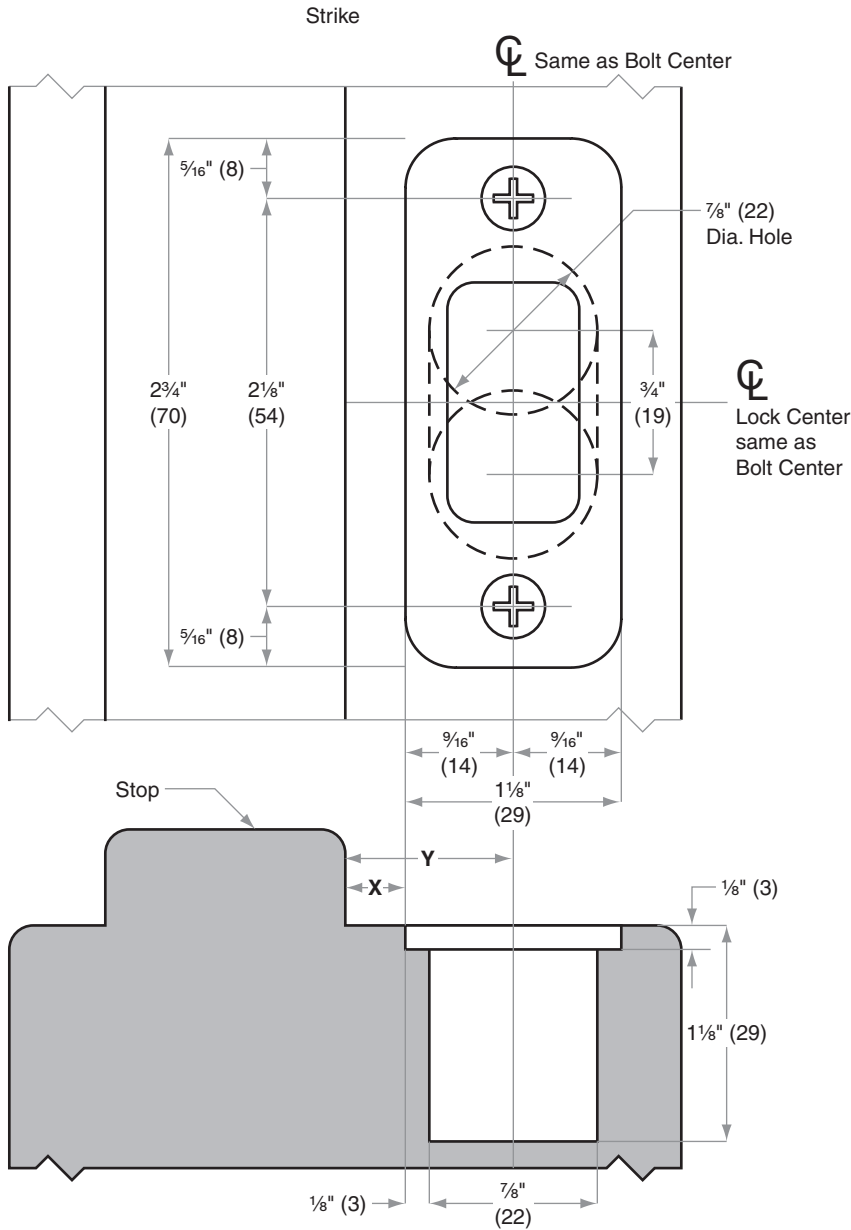

Strikes

Model 10-108

Jamb Type: Wood
 Style: Round Corner, 1/4" (6 mm) Radius, no box, Deadbolt
 Standard for:
 Optional for: B500-Series

NOTE:

1. For use with 1" (25) throw deadbolt functions
2. Dimensions X and Y are variables dependent on door thickness
3. Strike location on frames must be adjusted for thickness of door silencers when used

Dimensions shown in parentheses () are in millimeters.

Door preparation template

J930