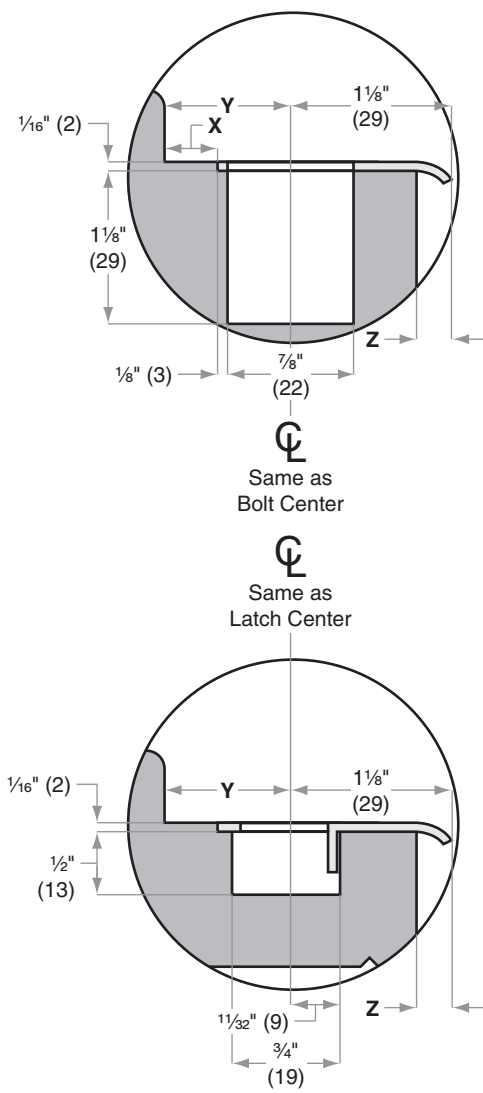

Strikes, Combination

Model 10-257=10-092x10-027

Jamb Type: Wood
 Style: Combination
 Standard for:
 Optional for: F/FA300-Series | H-Series | S200-Series

NOTE:

- 4" (102) For H- and S200-Series
 4" (102) minimum for F360/362
 5½" (138) minimum for FA360/362
- Dimensions X, Y and Z are variables dependent on door thickness
- Strike location on frames must be adjusted for thickness of door silencers when used

Dimensions shown in parentheses () are in millimeters.

Door preparation template