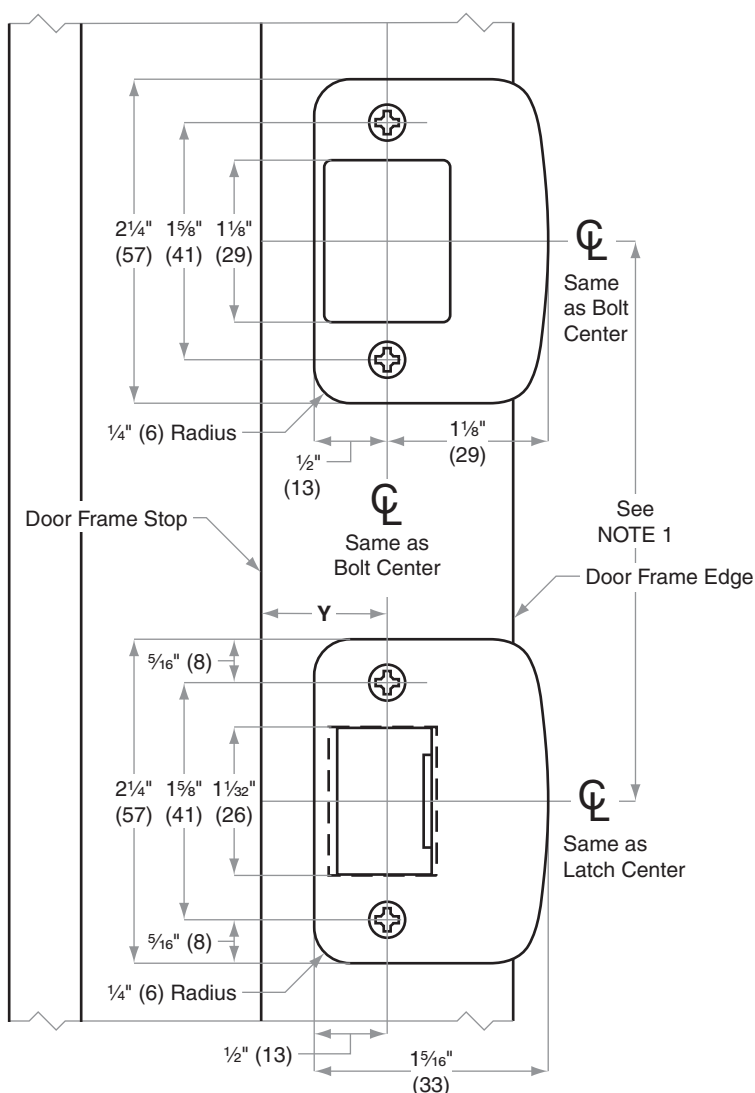

Strikes, Combination

Model 10-257=10-092x10-027

Jamb Type: Wood
 Style: Combination
 Standard for:
 Optional for: F/FA300-Series | H-Series | S200-Series

NOTE:

- 4" (102) For H- and S200-Series
 4" (102) minimum for F360/362
 5½" (138) minimum for FA360/362
- Dimensions X, Y and Z are variables dependent on door thickness
- Strike location on frames must be adjusted for thickness of door silencers when used

Dimensions shown in parentheses () are in millimeters.

Door preparation template