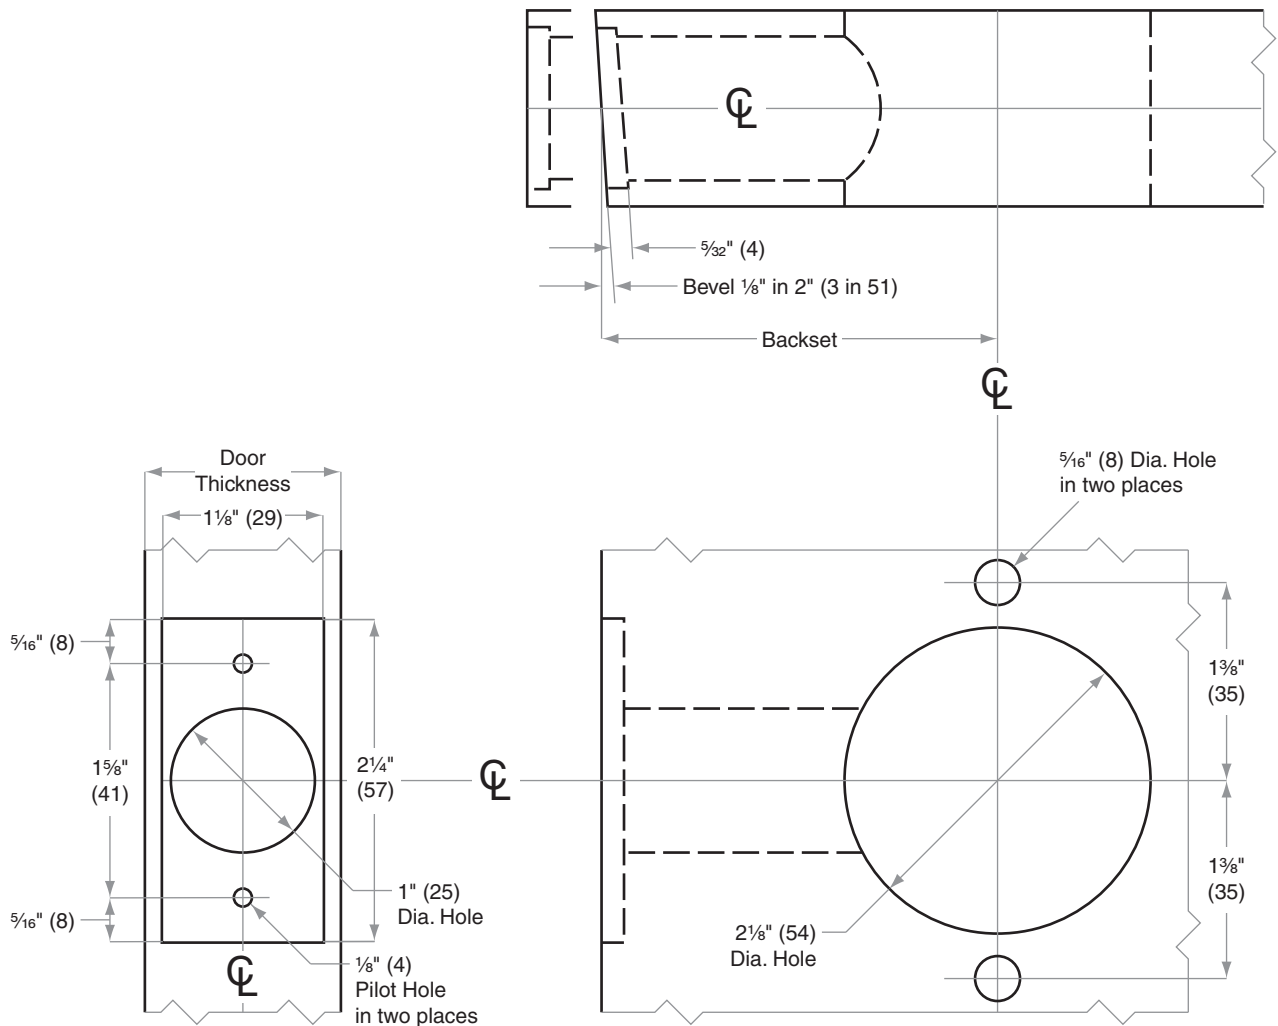

## Models AL10– AL85

- Door Type:** Wood or Composite, Flat or Beveled  
**Door Thickness:** 1 $\frac{3}{8}$ " (35 mm)–1 $\frac{7}{8}$ " (48 mm)  
**Faceplate:** Square Corner, 1 $\frac{1}{8}$ " (29 mm) wide  
**Backsets:** 2 $\frac{3}{8}$ " (60 mm), **2 $\frac{3}{4}$ " (70 mm)**, 3 $\frac{3}{4}$ " (95 mm), 5" (127 mm)

Dimensions shown in parentheses ( ) are in millimeters.

Door preparation template