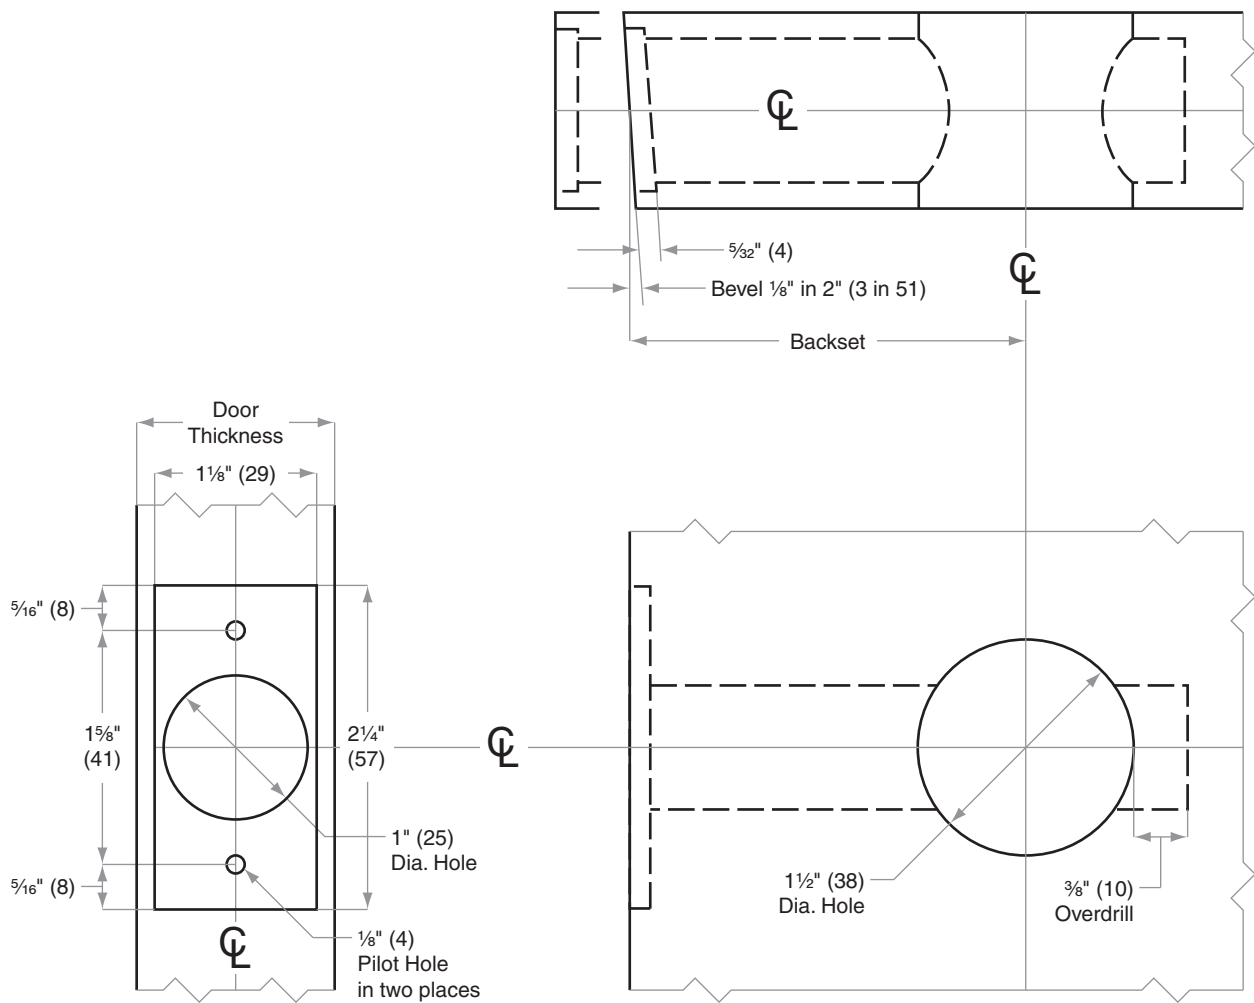

## Models B250, B252

**Door Type:** Wood or Composite, Flat or Beveled  
**Door Thickness:** Various  
**Faceplate:** Square Corner, 1 1/8" (29 mm) wide  
**Backsets:** 2 3/8" (60 mm), 2 3/4" (70 mm)

Dimensions shown in parentheses ( ) are in millimeters.

Door preparation template