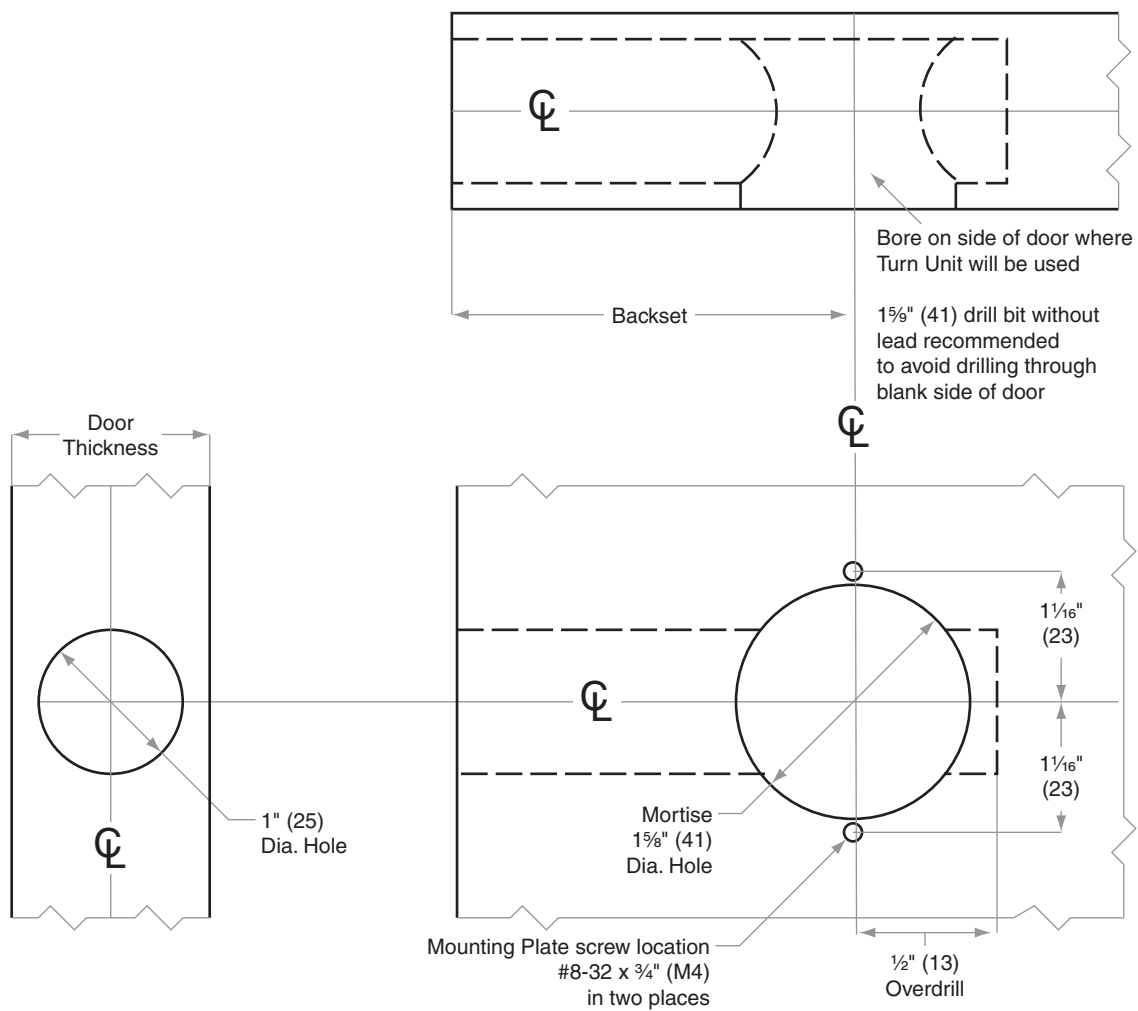

# B280-Series

## Models B280

Door Type: Wood or Composite, Flat  
Door Thickness: Various  
Faceplate: Circular Drive-In  
Backsets: 2 $\frac{3}{8}$ " (60 mm), 2 $\frac{3}{4}$ " (70 mm)

Dimensions shown in parentheses ( ) are in millimeters.

Door preparation template