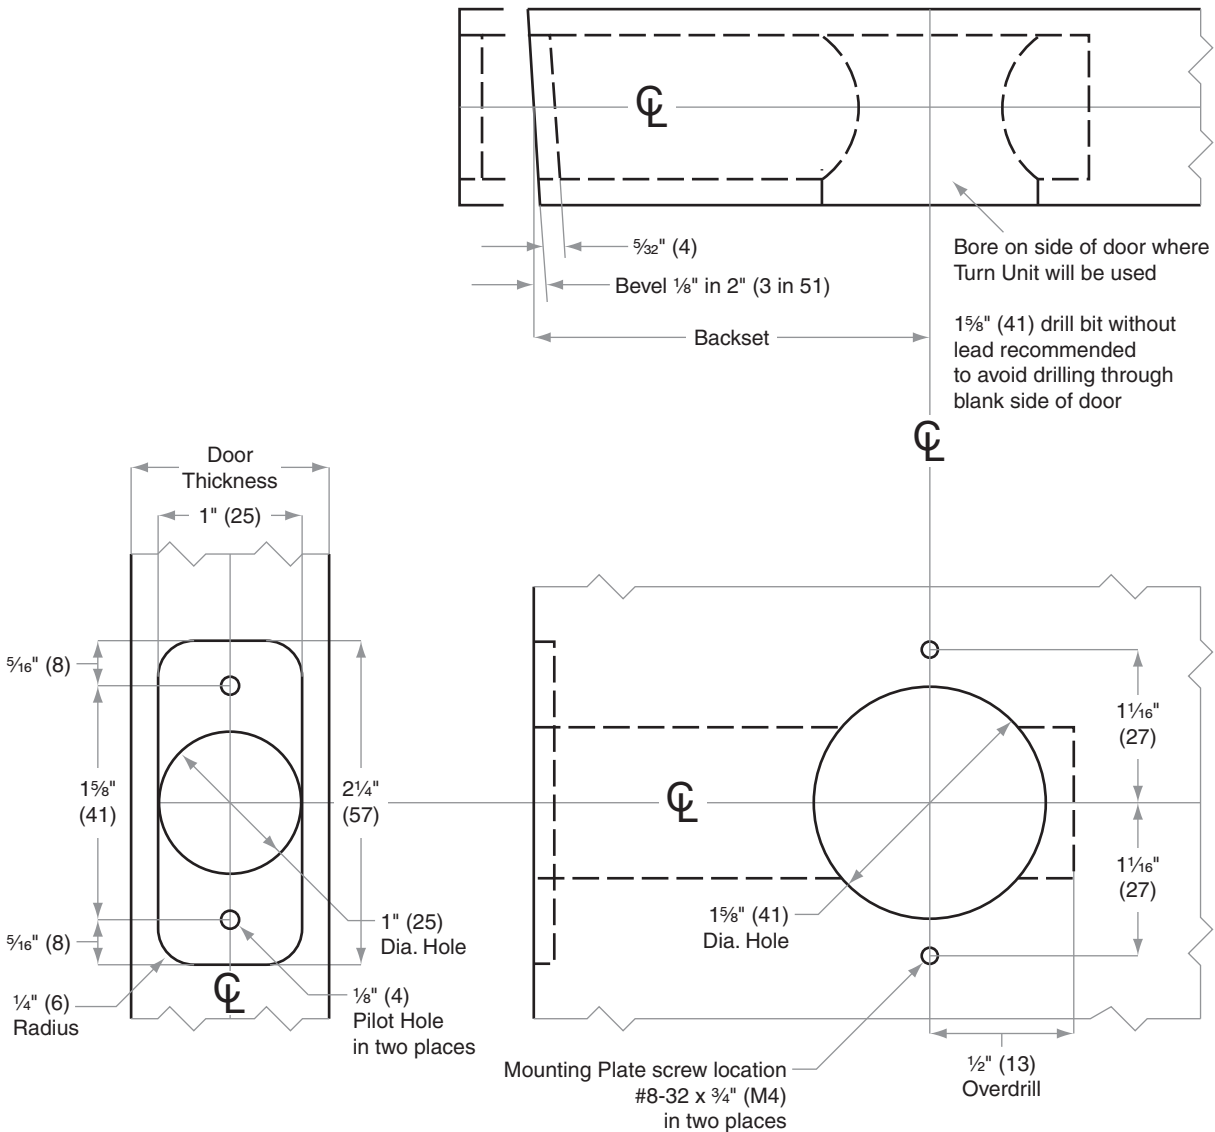

B280-Series

Models B280

Door Type: Wood or Composite, Flat or Beveled
 Door Thickness: Various
 Faceplate: Round Corner, 1/4" (6 mm) Radius, 1" (25 mm) wide
 Backsets: 2 3/8" (60 mm), 2 3/4" (70 mm)

Dimensions shown in parentheses () are in millimeters.

Door preparation template

B909