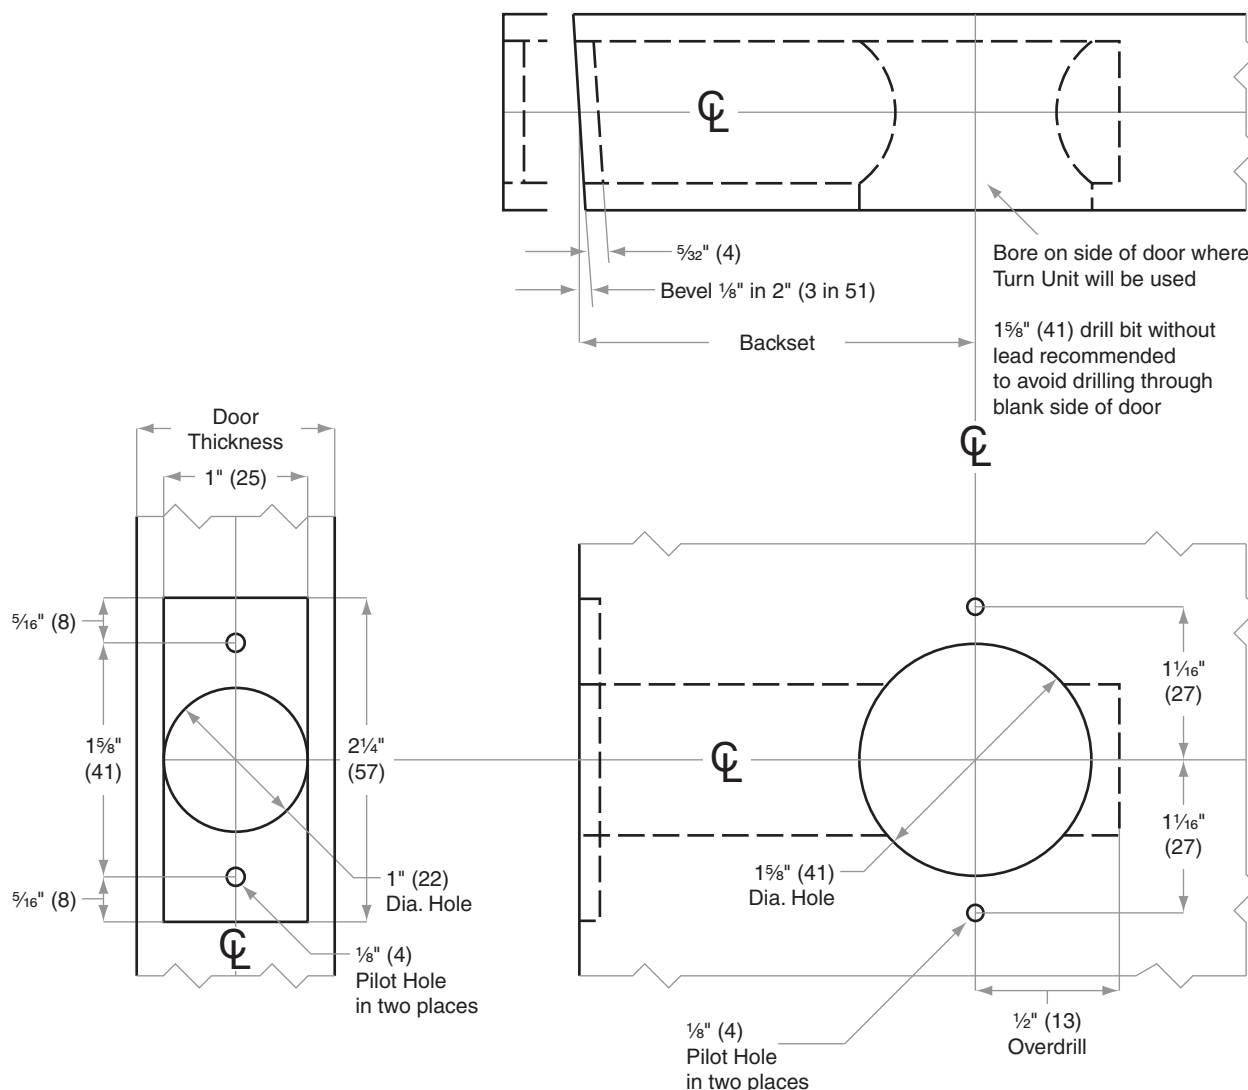

# B280-Series

## Models B280

Door Type: Wood or Composite, Flat or Beveled  
Door Thickness: Various  
Faceplate: Square Corner, 1" (25 mm) wide  
Backsets: 2 $\frac{3}{8}$ " (60 mm), 2 $\frac{3}{4}$ " (70 mm)

Dimensions shown in parentheses ( ) are in millimeters.

Door preparation template