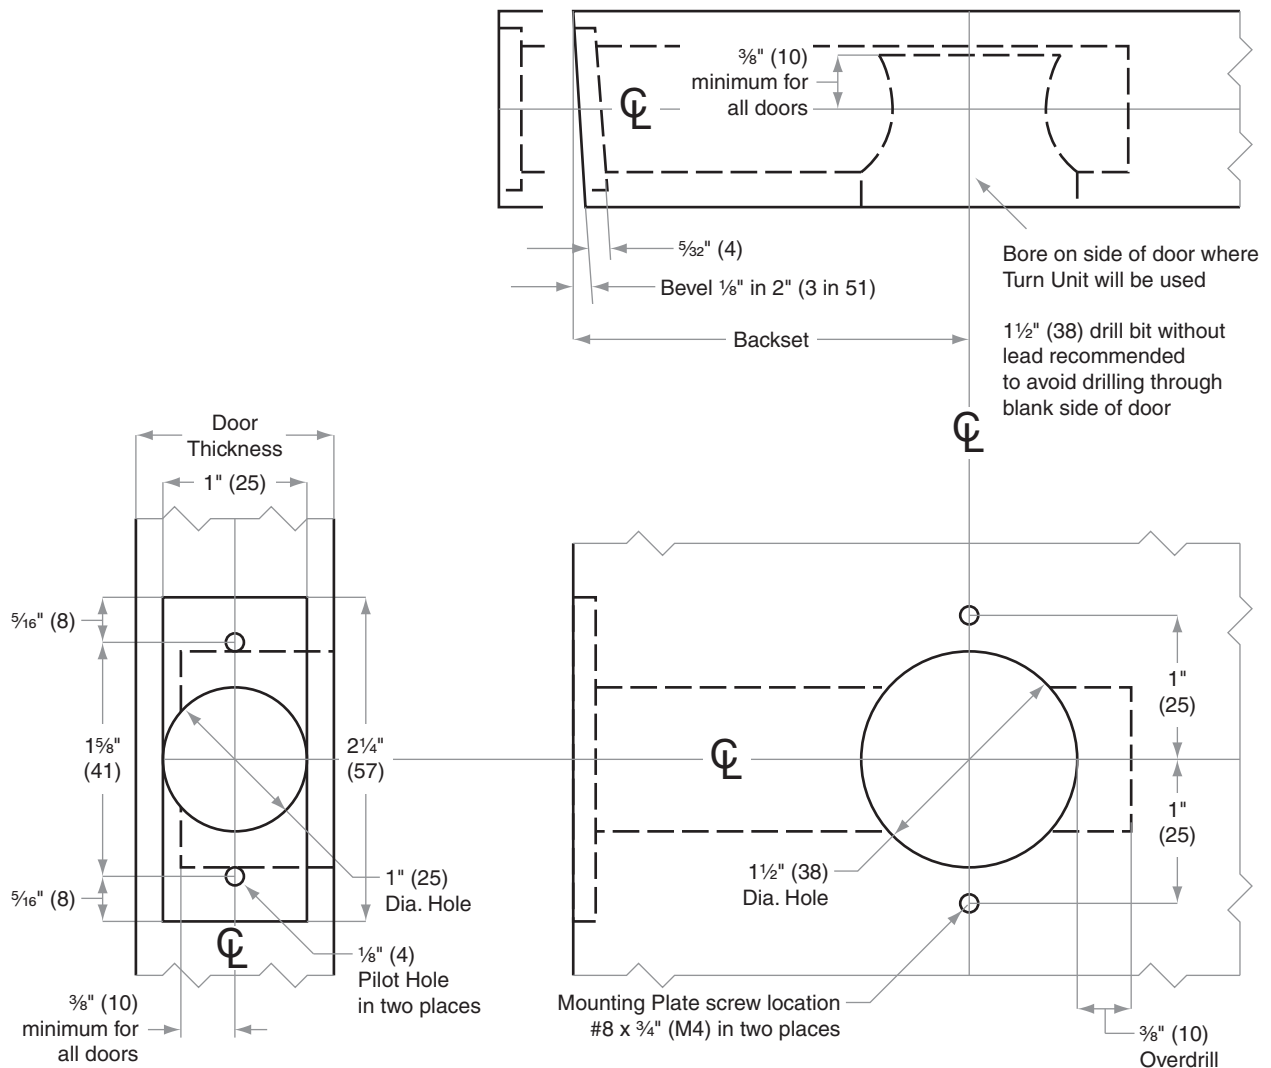

B500-Series

Models B580

Door Type: Wood or Composite, Flat or Beveled
 Door Thickness: 1 $\frac{3}{8}$ " (35 mm)–2 $\frac{1}{4}$ " (57 mm)
 Faceplate: Square Corner, 1" (25 mm)
 Backsets: 2 $\frac{3}{8}$ " (60 mm), 2 $\frac{3}{4}$ " (70 mm), 5" (127 mm)

Dimensions shown in parentheses () are in millimeters.

Door preparation template